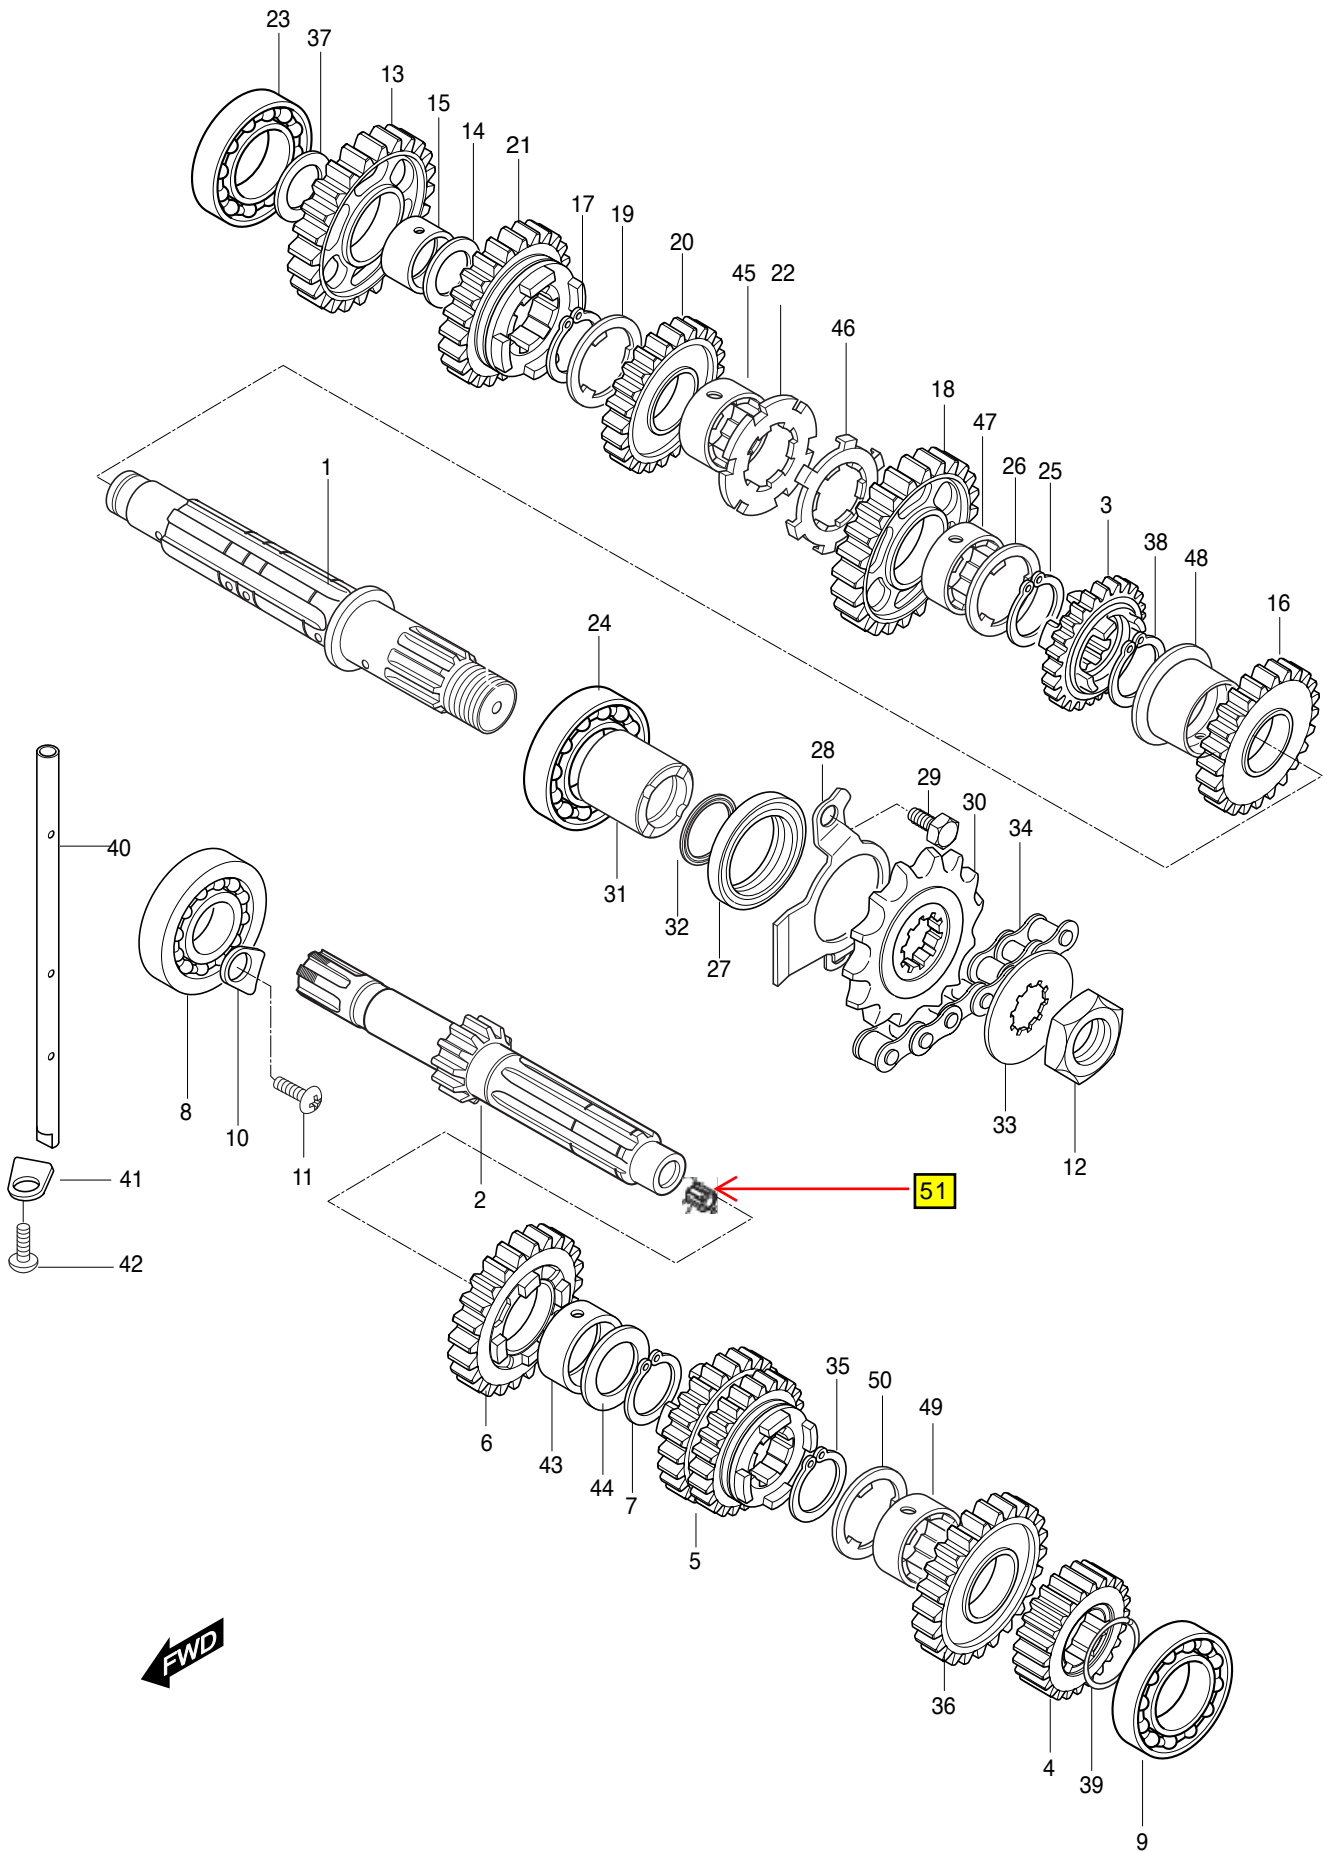

FIG.19

FIG 19. TRANSMISSION