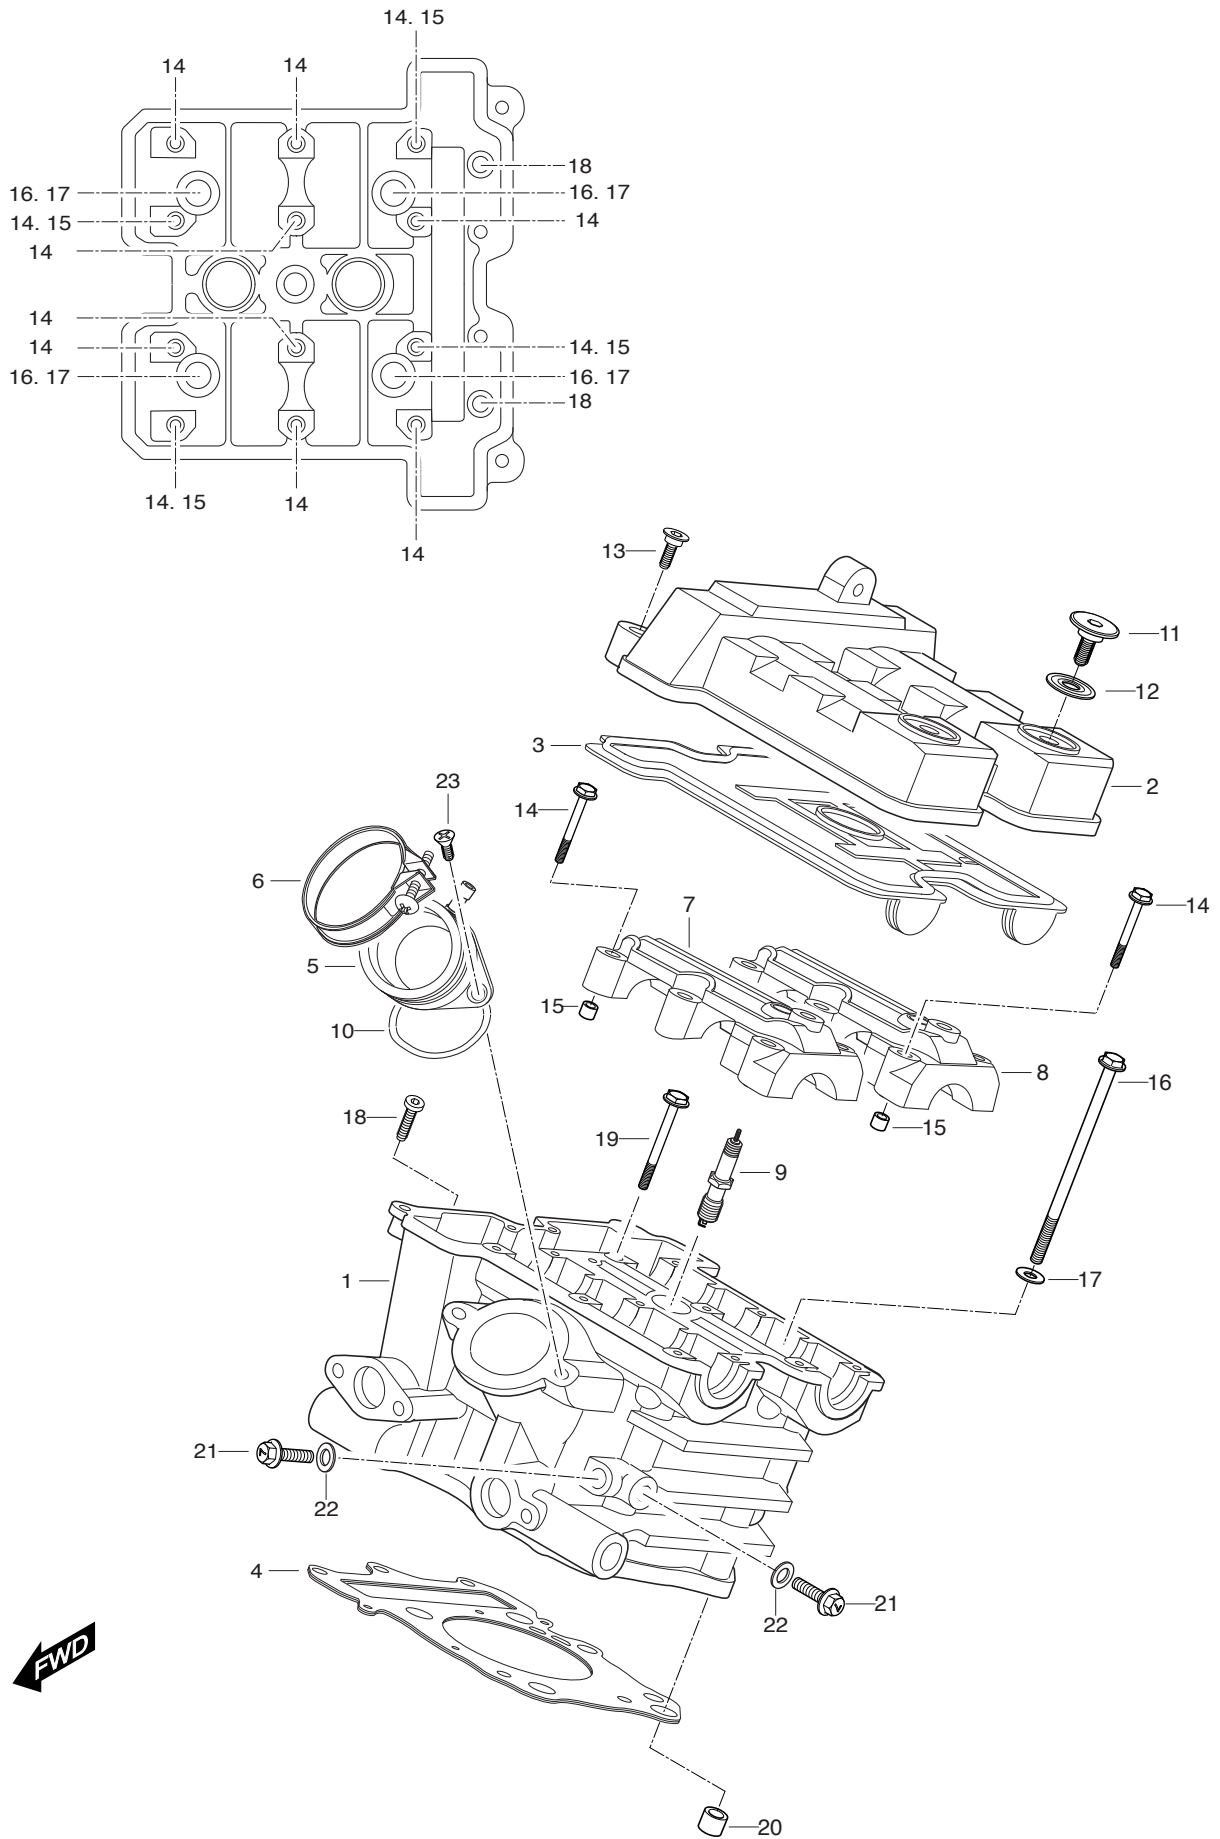

FIG 1-2

FIG 1-2. CYLINDER HEAD/(REAR)

REF. NO.	GT650S,R TYPE									PART NAME	Q'TY	REMARKS	REC.Q'TY (PCS)
	DOMESTIC	PAT01	PEU01	PEU03	PART NUMBER PF/PG/PS01		PS03	PUS01	ST01				
1	11120SN9100HPA	11120SN9100HPA	11120SN9100HPA	11120SN9100HPA	11120SN9100HPA	11120SN9100HPA	11120SN9100HPA	11120SN9100HPA	11120SN9100HPA	HEAD ASS'Y, cylinder rear	1		5
1-1	11120HN9100HPA	11120HN9100HPA	11120HN9100HPA	11120HN9100HPA	11120HN9100HPA	11120HN9100HPA	11120HN9100HPA	11120HN9100HPA	11120HN9100HPA	HEAD COMP, rear	1		
2	11171HN91000S1	11171HN91000S1	11171HN91000S1	11171HN91000S1	11171HN91000S1	11171HN91000S1	11171HN91000S1	11171HN91000S1	11171HN91000S1	COVER, cylinder head rear	1		10
3	11173HN9100	11173HN9100	11173HN9100	11173HN9100	11173HN9100	11173HN9100	11173HN9100	11173HN9100	11173HN9100	GASKET, cylinder head cover	1		10
4	11141HN9101	11141HN9101	11141HN9101	11141HN9101	11141HN9101	11141HN9101	11141HN9101	11141HN9101	11141HN9101	GASKET, cylinder head	1		10
5	13120HN9101	13120HN9101	13120HN9101	13120HN9101	13120HN9101	13120HN9101	13120HN9101	13120HN9101	13120HN9101	PIPE COMP, intake rear	1		5
6	09402-56208	09402-56208	09402-56208	09402-56208	09402-56208	09402-56208	09402-56208	09402-56208	09402-56208	CLAMP, carburetor	1		10
7	11131HN9100PCH	11131HN9100PCH	11131HN9100PCH	11131HN9100PCH	11131HN9100PCH	11131HN9100PCH	11131HN9100PCH	11131HN9100PCH	11131HN9100PCH	HOUSING, camshaft intake	1	NOT SALE	
8	11132HN9100PCH	11132HN9100PCH	11132HN9100PCH	11132HN9100PCH	11132HN9100PCH	11132HN9100PCH	11132HN9100PCH	11132HN9100PCH	11132HN9100PCH	HOUSING, camshaft exhaust	1	NOT SALE	
9	09482-00456	09482-00456	09482-00456	09482-00456	09482-00456	09482-00456	09482-00456	09482-00456	09482-00456	PLUG, spark CR8E	1		10
10	13131HN9100	13131HN9100	13131HN9100	13131HN9100	13131HN9100	13131HN9100	13131HN9100	13131HN9100	13131HN9100	O-RING, intake pipe	1		10
11	09109H07018	09109H07018	09109H07018	09109H07018	09109H07018	09109H07018	09109H07018	09109H07018	09109H07018	BOLT, cylinder head cover NO.1	2		
12	09161H11008	09161H11008	09161H11008	09161H11008	09161H11008	09161H11008	09161H11008	09161H11008	09161H11008	WASHER, cylinder head cover	2		20
13	09106H07017	09106H07017	09106H07017	09106H07017	09106H07017	09106H07017	09106H07017	09106H07017	09106H07017	BOLT, cylinder head cover NO.2	2		20
14	09103H06002	09103H06002	09103H06002	09103H06002	09103H06002	09103H06002	09103H06002	09103H06002	09103H06002	BOLT, camshaft housing	12		120
15	09206-08001	09206-08001	09206-08001	09206-08001	09206-08001	09206-08001	09206-08001	09206-08001	09206-08001	KNOCK PIN, camshaft housing	4		
16	09103H10001	09103H10001	09103H10001	09103H10001	09103H10001	09103H10001	09103H10001	09103H10001	09103H10001	BOLT, cylinder head (M10)	4		40
17	09160H10002	09160H10002	09160H10002	09160H10002	09160H10002	09160H10002	09160H10002	09160H10002	09160H10002	WASHER, cylinder head bolt	4		40
18	07120-06408	07120-06408	07120-06408	07120-06408	07120-06408	07120-06408	07120-06408	07120-06408	07120-06408	BOLT, cylinder head NO.1 (M6)	1		10
19	09103H06001	09103H06001	09103H06001	09103H06001	09103H06001	09103H06001	09103H06001	09103H06001	09103H06001	BOLT, cylinder head NO.2 (M6)	2		20
20	04213-13189	04213-13189	04213-13189	04213-13189	04213-13189	04213-13189	04213-13189	04213-13189	04213-13189	PIN, cylinder head knock	4		60
21	01514-08128	01514-08128	01514-08128	01514-08128	01514-08128	01514-08128	01514-08128	01514-08128	01514-08128	BOLT, oil gallery	2		30
22	09168-08008	09168-08008	09168-08008	09168-08008	09168-08008	09168-08008	09168-08008	09168-08008	09168-08008	GASKET, oil gallery bolt	2		30
23	02122-06208	02122-06208	02122-06208	02122-06208	02122-06208	02122-06208	02122-06208	02122-06208	02122-06208	SCREW, crank outer	2		20