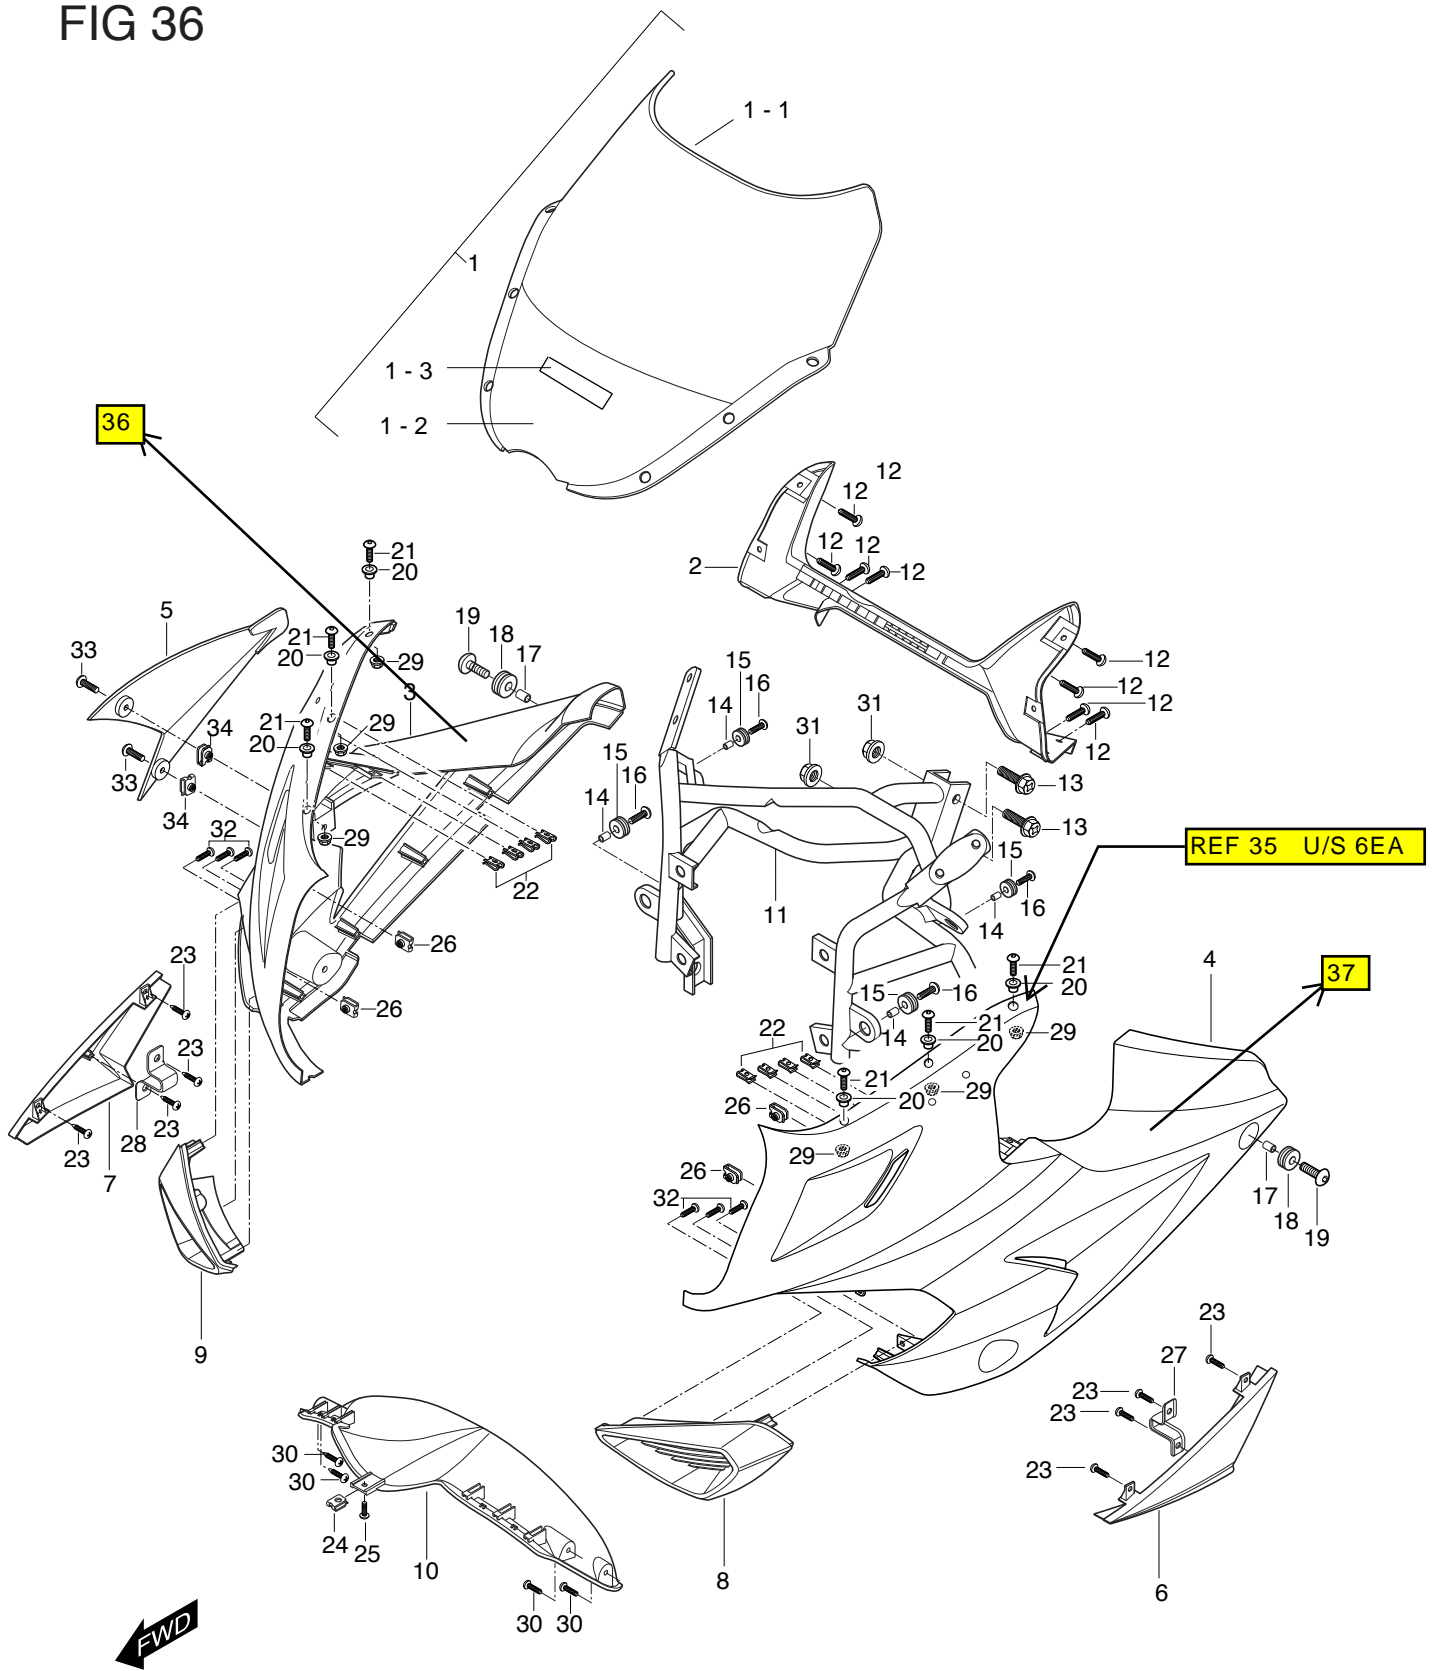

FIG 36

FIG 36-1. COW'G BODY(S,R)

REF. NO.	GT650S,R TYPE								PART NAME	Q'TY	REMARKS	REC.Q'TY (PCS)
	DOMESTIC	PAT01	PEU01	PEU03	PART NUMBER PF/PG/PS01	PS03	PUS01	ST01				
31	08313-11088	08313-11088	08313-11088	08313-11088	08313-11088	08313-11088	08313-11088	08313-11088	NUT, brace comp & frame head pipe	2		
32	03241-04128	03241-04128	03241-04128	03241-04128	03241-04128	03241-04128	03241-04128	03241-04128	SCREW, body side cwling & air doct COW'G	6		
33	09106H06150	09106H06150	09106H06150	09106H06150	09106H06150	09106H06150	09106H06150	09106H06150	BOLT	2		60
34	09148-06020	09148-06020	09148-06020	09148-06020	09148-06020	09148-06020	09148-06020	09148-06020	NUT	2		
35	09169-05018	09169-05018	09169-05018	09169-05018	09169-05018	09169-05018	09169-05018	09169-05018	WASHER, Windscreen	6		
36	94454HP9400	94454HP9400	94454HP9400	94454HP9400	94454HP9400	94454HP9400	94454HP9400	94454HP9400	CUSHION, Upper Cowling R	1		
37	94455HP9400	94455HP9400	94455HP9400	94455HP9400	94455HP9400	94455HP9400	94455HP9400	94455HP9400	CUSHION, Upper Cowling L	1