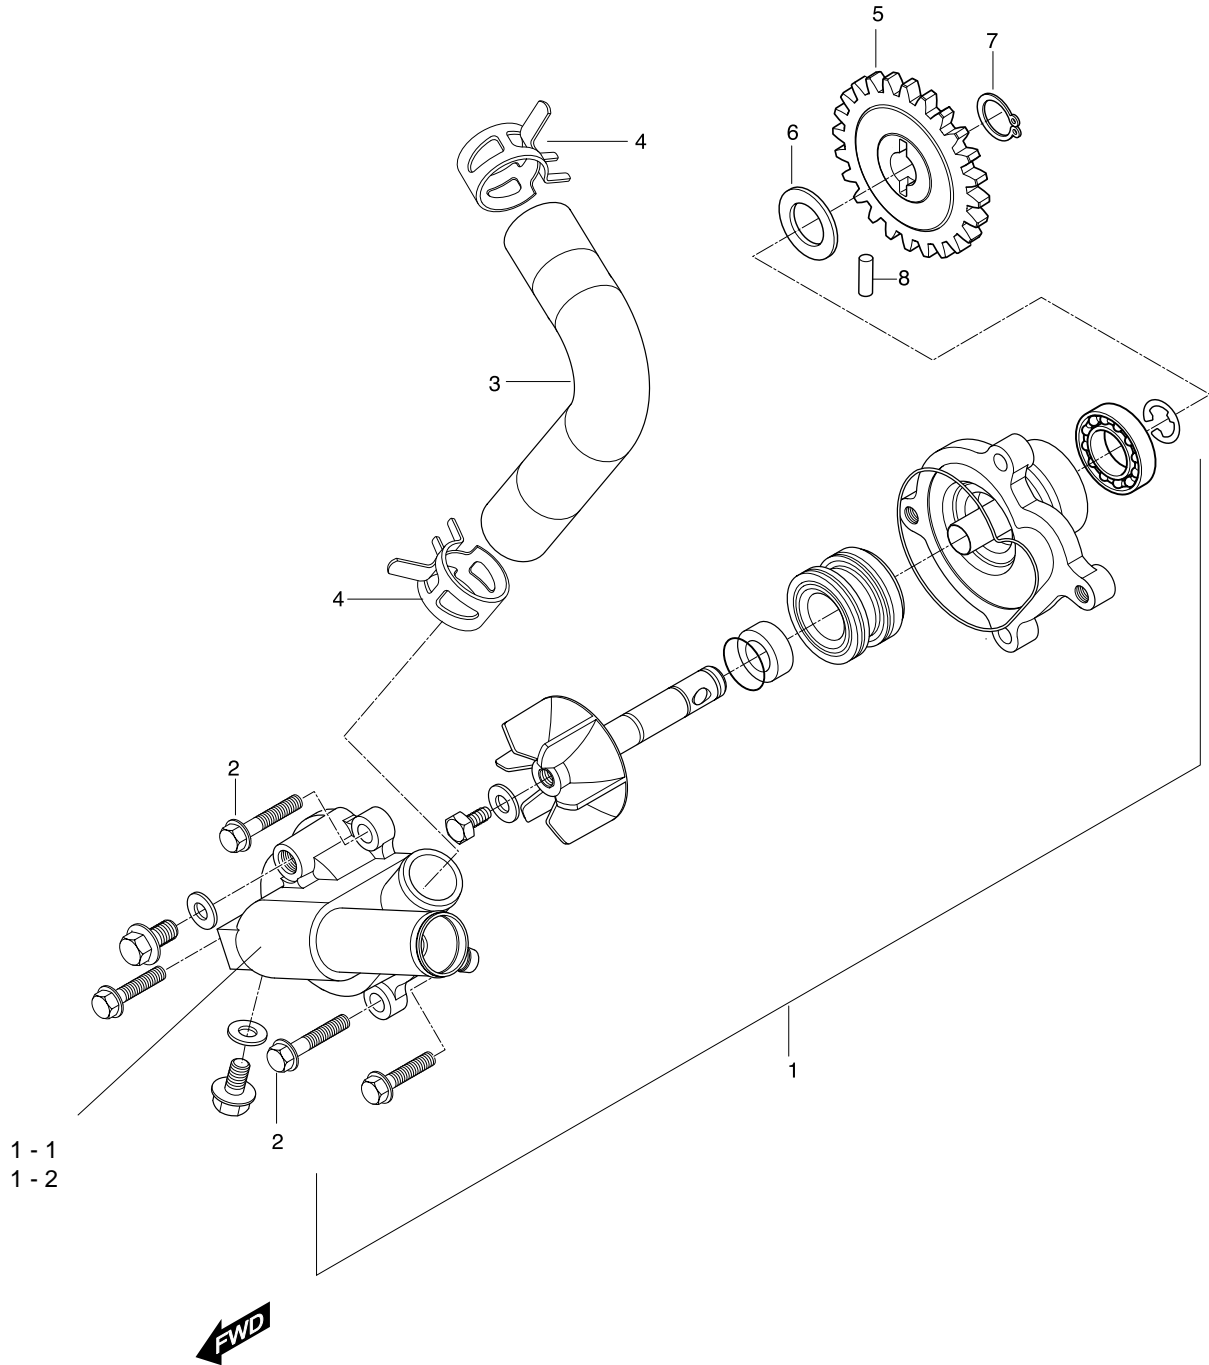

FIG 15

FIG 15. WATER PUMP

GT650S,R TYPE												
REF.	PART NUMBER								PART NAME	Q'TY	REMARKS	REC.Q'TY
NO.	DOMESTIC	PAT01	PEU01	PEU03	PF/PG/PS01	PS03	PUS01	ST01			(PCS)	
1	17400HN9101	17400HN9101	17400HN9101	17400HN9101	17400HN9101	17400HN9101	17400HN9101	17400HN9101	PUMP ASS'Y, water	1		5
1-1	17410HN9100	17410HN9100	17410HN9100	17410HN9100	17410HN9100	17410HN9100	17410HN9100	17410HN9100	CASE COMP,WATER PUMP			
1-2	17433HN9100	17433HN9100	17433HN9100	17433HN9100	17433HN9100	17433HN9100	17433HN9100	17433HN9100	O-RING,WATER PUMP			
2	01547-06308	01547-06308	01547-06308	01547-06308	01547-06308	01547-06308	01547-06308	01547-06308	BOLT, water pump	2		30
3	17491HN9100	17491HN9100	17491HN9100	17491HN9100	17491HN9100	17491HN9100	17491HN9100	17491HN9100	HOSE, water pump outlet	1		5
4	09401H26402	09401H26402	09401H26402	09401H26402	09401H26402	09401H26402	09401H26402	09401H26402	CLAMP, water pump hose	2		35
5	17521HN9102	17521HN9102	17521HN9102	17521HN9102	17521HN9102	17521HN9102	17521HN9102	17521HN9102	GEAR, water pump driven	1		5
6	08221-10185	08221-10185	08221-10185	08221-10185	08221-10185	08221-10185	08221-10185	08221-10185	SHIM, water pump driven gear	1		10
7	08331-31109	08331-31109	08331-31109	08331-31109	08331-31109	08331-31109	08331-31109	08331-31109	CIRCLIP, water pump driven gear	1		10
8	09261H04001	09261H04001	09261H04001	09261H04001	09261H04001	09261H04001	09261H04001	09261H04001	PIN, water pump driven gear	1		10