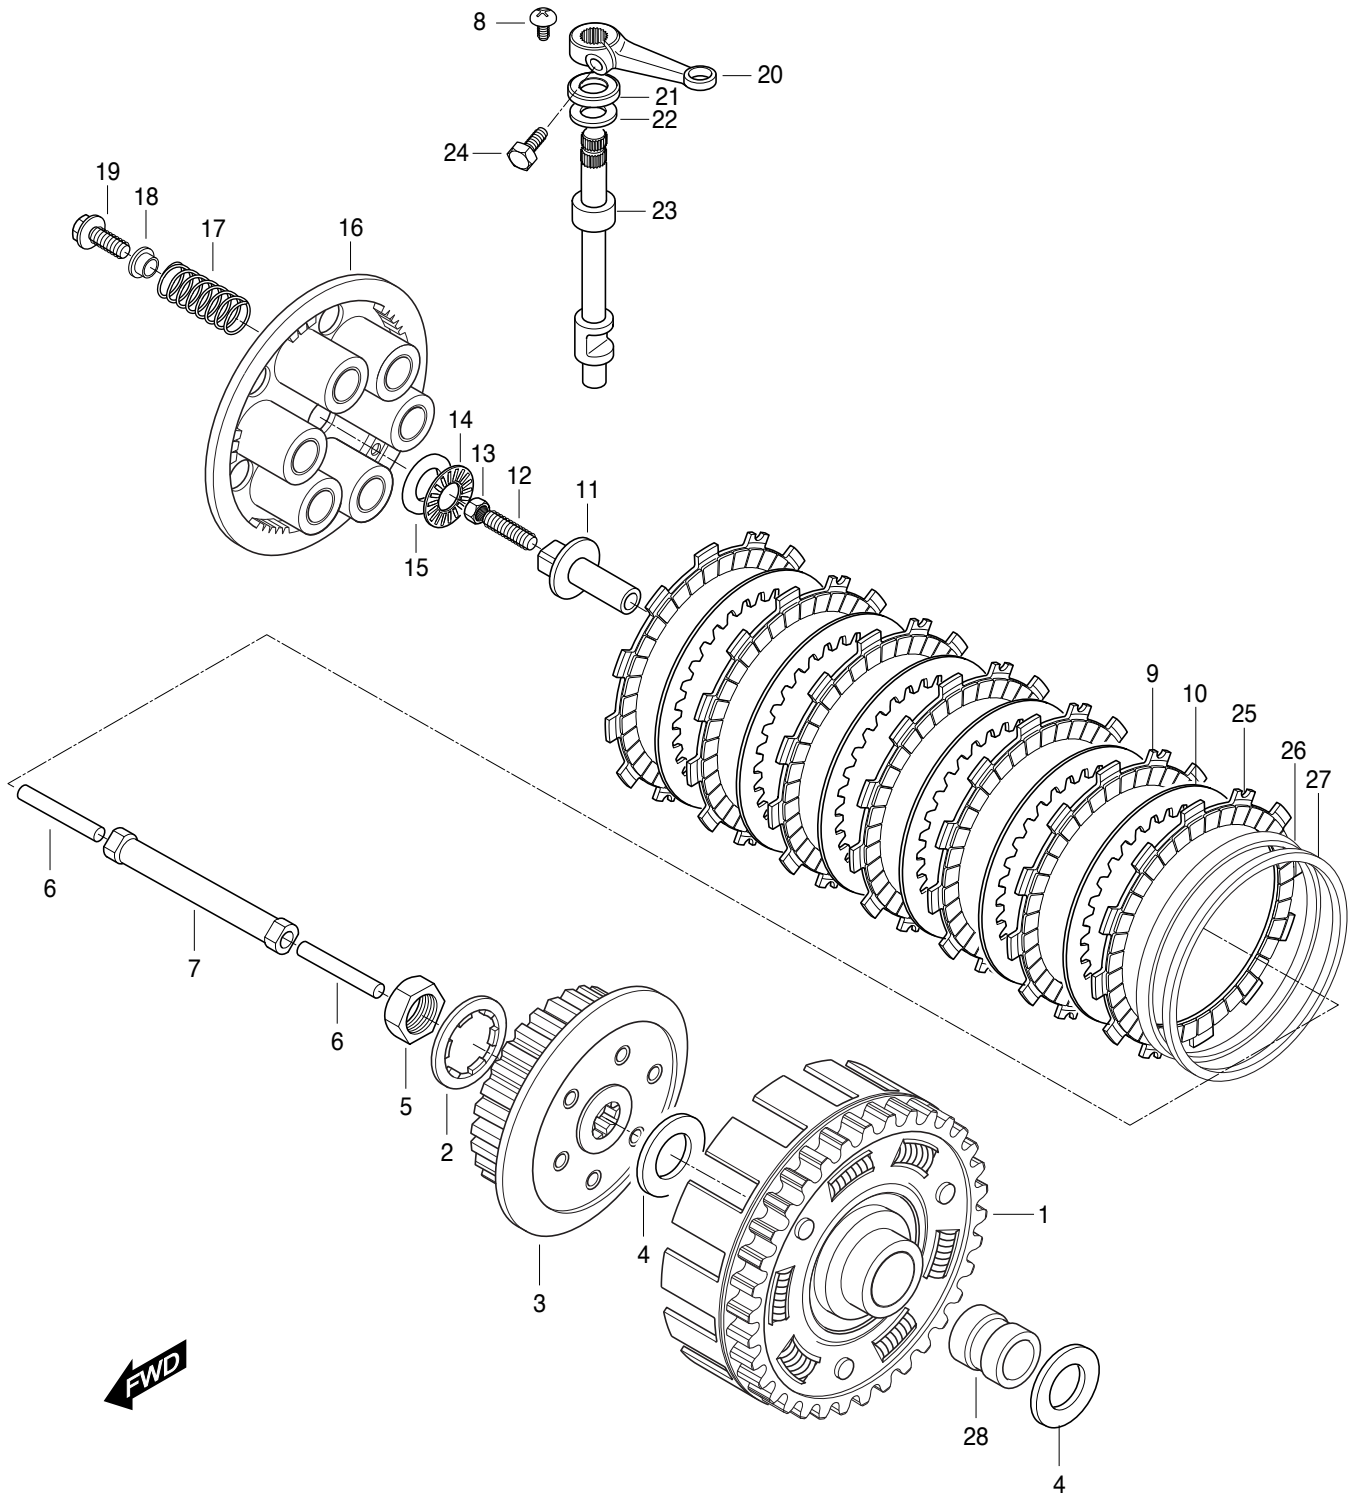

FIG 18

FIG 18. CLUTCH ASSY

GT650S,R TYPE

REF. NO.	PART NUMBER								PART NAME	Q'TY	REMARKS	REC.Q'TY (PCS)
	DOMESTIC	PAT01	PEU01	PEU03	PF/PG/PS01	PS03	PUS01	ST01				
1	21210HN9101HPA	21210HN9101HPA	21210HN9101HPA	21210HN9101HPA	21210HN9101HPA	21210HN9101HPA	21210HN9101HPA	21210HN9101HPA	GEAR COMP, primary driven	1		5
2	09167H20001	09167H20001	09167H20001	09167H20001	09167H20001	09167H20001	09167H20001	09167H20001	WASHER, clutch sleeve hub thrust	1		5
3	21411HN9102	21411HN9102	21411HN9102	21411HN9102	21411HN9102	21411HN9102	21411HN9102	21411HN9102	HUB, clutch sleeve	1	~KM4MP51A841100117	
4	09160H20002	09160H20002	09160H20002	09160H20002	09160H20002	09160H20002	09160H20002	09160H20002	WASHER, primary driven gear thrust	1		10
5	09140H20001	09140H20001	09140H20001	09140H20001	09140H20001	09140H20001	09140H20001	09140H20001	NUT, clutch sleeve hub	1		5
6	23114HN9100	23114HN9100	23114HN9100	23114HN9100	23114HN9100	23114HN9100	23114HN9100	23114HN9100	ROD, clutch push	1		5
6-1	23115HN9100	23115HN9100	23115HN9100	23115HN9100	23115HN9100	23115HN9100	23115HN9100	23115HN9100	ROD,CLUTCH PUSH NO.2	1		5
7	23110HN9102	23110HN9102	23110HN9102	23110HN9102	23110HN9102	23110HN9102	23110HN9102	23110HN9102	ROD COMP, clutch push M	1		5
8	09136-06017	09136-06017	09136-06017	09136-06017	09136-06017	09136-06017	09136-06017	09136-06017	STOPPER, clutch release camshaft oil seal	1		15
9	21441HN9100	21441HN9100	21441HN9100	21441HN9100	21441HN9100	21441HN9100	21441HN9100	21441HN9100	PLATE, clutch drive	6		30
10	21451HN9100	21451HN9100	21451HN9100	21451HN9100	21451HN9100	21451HN9100	21451HN9100	21451HN9100	PLATE, clutch driven	6		30
11	23121-38201	23121-38201	23121-38201	23121-38201	23121-38201	23121-38201	23121-38201	23121-38201	PIECE, clutch push	1		5
12	09134-06010	09134-06010	09134-06010	09134-06010	09134-06010	09134-06010	09134-06010	09134-06010	SCREW, clutch release adjuster	1		5
13	08310-22068	08310-22068	08310-22068	08310-22068	08310-22068	08310-22068	08310-22068	08310-22068	NUT, clutch release adjust	1		5
14	09263H15001	09263H15001	09263H15001	09263H15001	09263H15001	09263H15001	09263H15001	09263H15001	BEARING, clutch release thrust	1		5
15	09160-15015	09160-15015	09160-15015	09160-15015	09160-15015	09160-15015	09160-15015	09160-15015	WASHER, clutch release thrust	1		5
16	21462HN9101	21462HN9101	21462HN9101	21462HN9101	21462HN9101	21462HN9101	21462HN9101	21462HN9101	DISK, clutch pressure	1		5
17	09440H20003	09440H20003	09440H20003	09440H20003	09440H20003	09440H20003	09440H20003	09440H20003	SPRING, clutch	6		30
18	21471HN9101	21471HN9101	21471HN9101	21471HN9101	21471HN9101	21471HN9101	21471HN9101	21471HN9101	RETAINER, clutch spring	6		30
19	09100H06009	09100H06009	09100H06009	09100H06009	09100H06009	09100H06009	09100H06009	09100H06009	BOLT, clutch spring	6		30
20	23271HN9100	23271HN9100	23271HN9100	23271HN9100	23271HN9100	23271HN9100	23271HN9100	23271HN9100	ARM, clutch release	1		5
21	09282H12002	09282H12002	09282H12002	09282H12002	09282H12002	09282H12002	09282H12002	09282H12002	OIL SEAL, clutch release camshaft	1		5
22	08211-12281	08211-12281	08211-12281	08211-12281	08211-12281	08211-12281	08211-12281	08211-12281	THRUST WASHER, clutch release cam shaft	1		5
23	23122HN9100	23122HN9100	23122HN9100	23122HN9100	23122HN9100	23122HN9100	23122HN9100	23122HN9100	SHAFT, clutch release cam	1		5
24	01107-06208	01107-06208	01107-06208	01107-06208	01107-06208	01107-06208	01107-06208	01107-06208	BOLT, clutch release arm	1		5
25	21442HN9100	21442HN9100	21442HN9100	21442HN9100	21442HN9100	21442HN9100	21442HN9100	21442HN9100	PLATE, clutch drive No.2	1		5
26	21443HN9100	21443HN9100	21443HN9100	21443HN9100	21443HN9100	21443HN9100	21443HN9100	21443HN9100	WASHER, clutch wave	1		5
27	21444HN9101	21444HN9101	21444HN9101	21444HN9101	21444HN9101	21444HN9101	21444HN9101	21444HN9101	SEAT, clutch wave washer	1		5
28	21251HN9101	21251HN9101	21251HN9101	21251HN9101	21251HN9101	21251HN9101	21251HN9101	21251HN9101	SPACER, primary driven gear	1		5