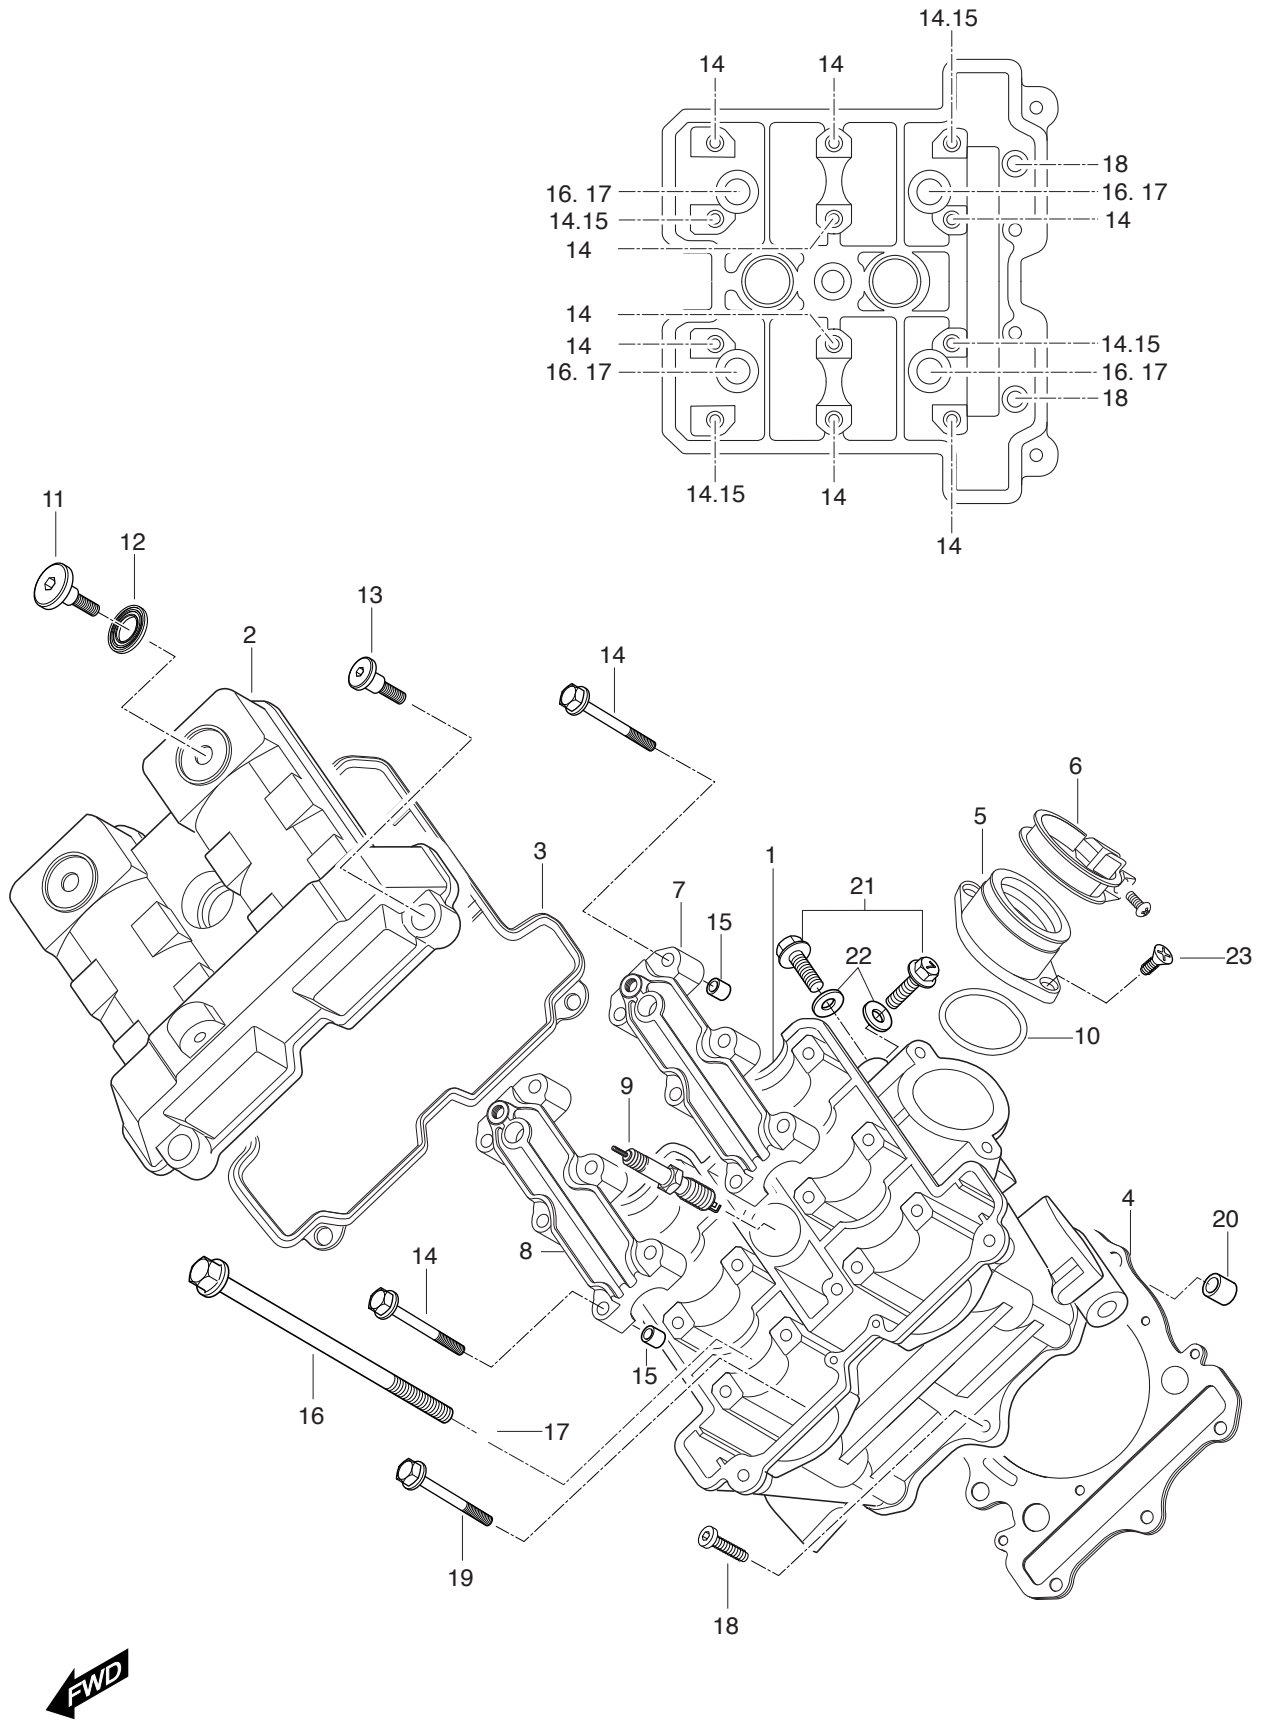

FIG 1-1. CYLINDER HEAD/(FRONT)

REF. NO.	GT650S,R TYPE									PART NAME	Q'TY	REMARKS	REC.Q'TY (PCS)
	DOMESTIC	PAT01	PEU01	PEU03	PART NUMBER PF/PG/PS01		PS03	PUS01	ST01				
1	11110SN9100HPA	11110SN9100HPA	11110SN9100HPA	11110SN9100HPA	11110SN9100HPA	11110SN9100HPA	11110SN9100HPA	11110SN9100HPA	11110SN9100HPA	HEAD ASS'Y, cylinder front	1		5
1-1	11110HN9100HPA	11110HN9100HPA	11110HN9100HPA	11110HN9100HPA	11110HN9100HPA	11110HN9100HPA	11110HN9100HPA	11110HN9100HPA	11110HN9100HPA	HEAD COMP, cylinder	1		
2	11171HN91000S1	11171HN91000S1	11171HN91000S1	11171HN91000S1	11171HN91000S1	11171HN91000S1	11171HN91000S1	11171HN91000S1	11171HN91000S1	COVER, cylinder head front	1		10
3	11173HN9100	11173HN9100	11173HN9100	11173HN9100	11173HN9100	11173HN9100	11173HN9100	11173HN9100	11173HN9100	GASKET, cylinder head cover	1		10
4	11141HN9101	11141HN9101	11141HN9101	11141HN9101	11141HN9101	11141HN9101	11141HN9101	11141HN9101	11141HN9101	GASKET, cylinder head	1		10
5	13110HN9100	13110HN9100	13110HN9100	13110HN9100	13110HN9100	13110HN9100	13110HN9100	13110HN9100	13110HN9100	PIPE COMP, intake front	1		5
6	09402-56208	09402-56208	09402-56208	09402-56208	09402-56208	09402-56208	09402-56208	09402-56208	09402-56208	CLAMP, carburetor	1		10
7	11131HN9100PCH	11131HN9100PCH	11131HN9100PCH	11131HN9100PCH	11131HN9100PCH	11131HN9100PCH	11131HN9100PCH	11131HN9100PCH	11131HN9100PCH	HOUSING, camshaft intake	1	NOT SALE	
8	11132HN9100PCH	11132HN9100PCH	11132HN9100PCH	11132HN9100PCH	11132HN9100PCH	11132HN9100PCH	11132HN9100PCH	11132HN9100PCH	11132HN9100PCH	HOUSING, camshaft exhaust	1	NOT SALE	
9	09482-00456	09482-00456	09482-00456	09482-00456	09482-00456	09482-00456	09482-00456	09482-00456	09482-00456	PLUG, spark CR8E	1		10
10	13131HN9100	13131HN9100	13131HN9100	13131HN9100	13131HN9100	13131HN9100	13131HN9100	13131HN9100	13131HN9100	O-RING, intake pipe	1		10
11	09109H07018	09109H07018	09109H07018	09109H07018	09109H07018	09109H07018	09109H07018	09109H07018	09109H07018	BOLT, cylinder head cover NO.1	2		
12	09161H11008	09161H11008	09161H11008	09161H11008	09161H11008	09161H11008	09161H11008	09161H11008	09161H11008	WASHER, cylinder head cover	2		20
13	09106H07017	09106H07017	09106H07017	09106H07017	09106H07017	09106H07017	09106H07017	09106H07017	09106H07017	BOLT, cylinder head cover NO.2	2		20
14	09103H06002	09103H06002	09103H06002	09103H06002	09103H06002	09103H06002	09103H06002	09103H06002	09103H06002	BOLT, camshaft housing	12		120
15	09206-08001	09206-08001	09206-08001	09206-08001	09206-08001	09206-08001	09206-08001	09206-08001	09206-08001	KNOCK PIN, camshaft housing	4		
16	09103H10001	09103H10001	09103H10001	09103H10001	09103H10001	09103H10001	09103H10001	09103H10001	09103H10001	BOLT, cylinder head (M10)	4		40
17	09160H10002	09160H10002	09160H10002	09160H10002	09160H10002	09160H10002	09160H10002	09160H10002	09160H10002	WASHER, cylinder head bolt	4		40
18	07120-06408	07120-06408	07120-06408	07120-06408	07120-06408	07120-06408	07120-06408	07120-06408	07120-06408	BOLT, cylinder head NO.1 (M6)	1		10
19	09103H06001	09103H06001	09103H06001	09103H06001	09103H06001	09103H06001	09103H06001	09103H06001	09103H06001	BOLT, cylinder head NO.2 (M6)	2		20
20	04213-13189	04213-13189	04213-13189	04213-13189	04213-13189	04213-13189	04213-13189	04213-13189	04213-13189	PIN, cylinder knock	4		60
21	01514-08128	01514-08128	01514-08128	01514-08128	01514-08128	01514-08128	01514-08128	01514-08128	01514-08128	BOLT, oil gallery	2		30
22	09168-08008	09168-08008	09168-08008	09168-08008	09168-08008	09168-08008	09168-08008	09168-08008	09168-08008	GASKET, oil gallery bolt	2		30
23	02122-06208	02122-06208	02122-06208	02122-06208	02122-06208	02122-06208	02122-06208	02122-06208	02122-06208	SCREW, crank outer	2		20