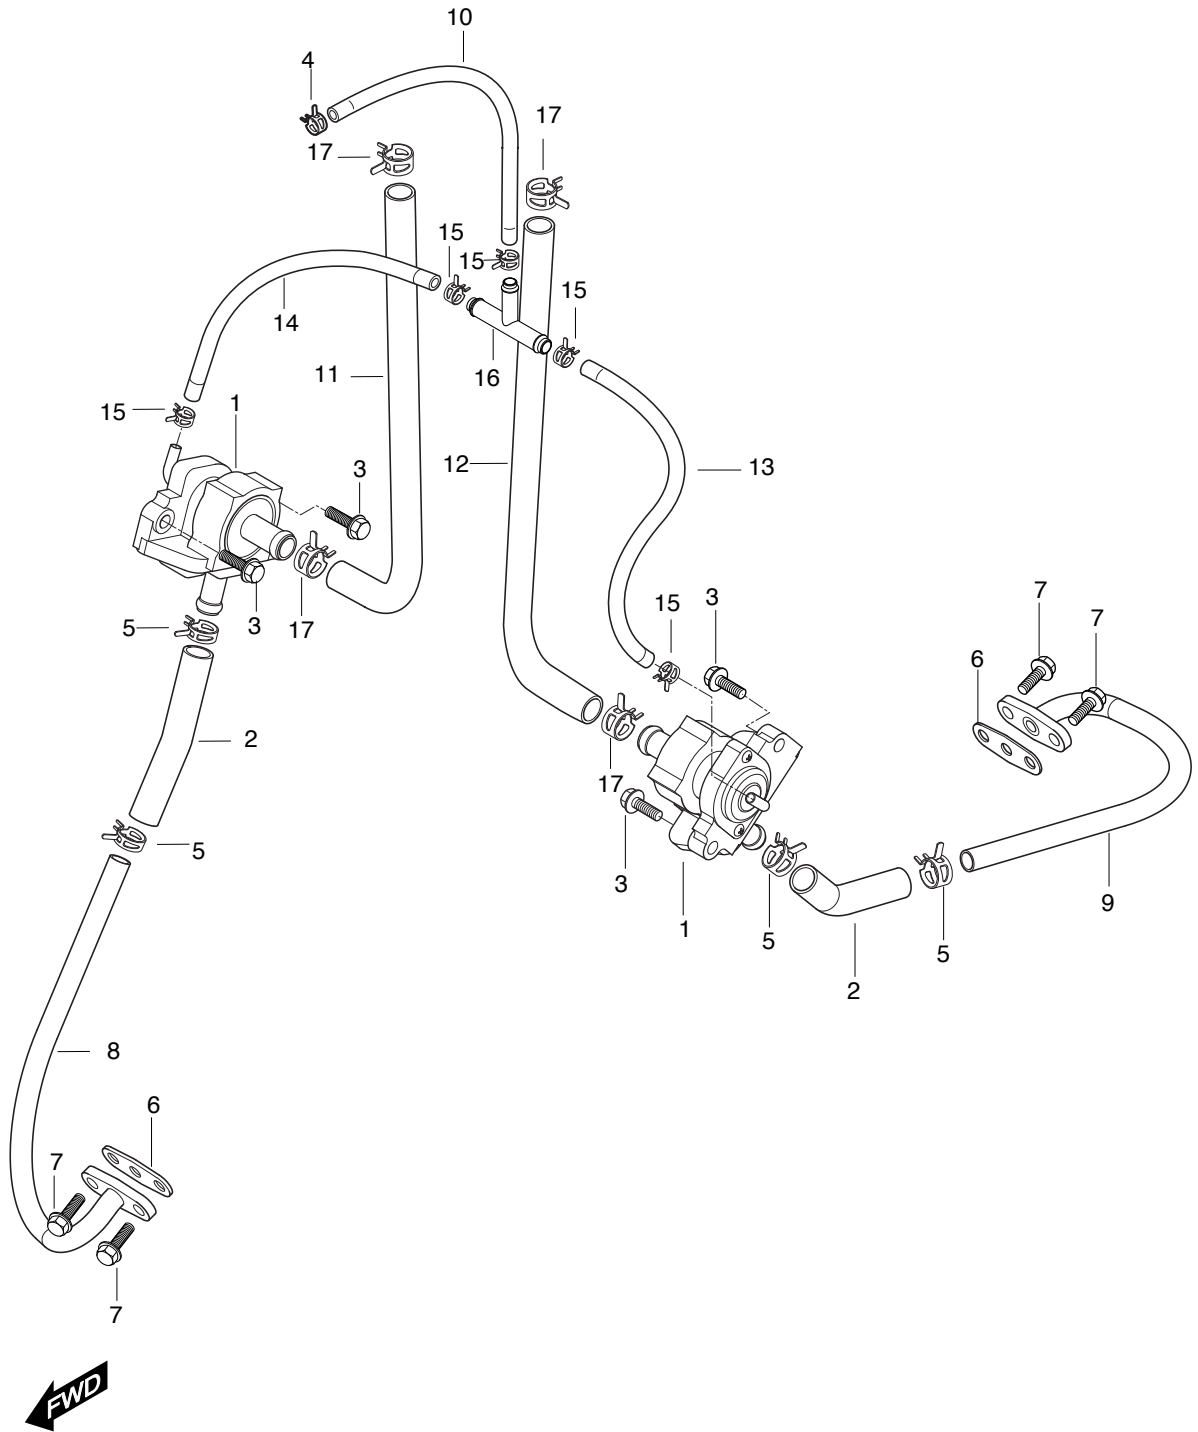

FIG.17

FIG 17. 2ND AIR

GT650S,R TYPE												
REF.	PART NUMBER								PART NAME	Q'TY	REMARKS	REC.Q'TY
NO.	DOMESTIC	PAT01	PEU01	PEU03	PF/PG/PS01	PS03	PUS01	ST01			(PCS)	
1	18500HN9100	18500HN9100	18500HN9100	18500HN9100	18500HN9100	18500HN9100	18500HN9100	18500HN9100	VALVE ASS'Y, 2ND air	2		10
2	18631HN9101	18631HN9101	18631HN9101	18631HN9101	18631HN9101	18631HN9101	18631HN9101	18631HN9101	HOSE, 2ND air pipe	2		10
3	01547-06208	01547-06208	01547-06208	01547-06208	01547-06208	01547-06208	01547-06208	01547-06208	BOLT, 2ND air valve	4		35
4	09401H09401	09401H09401	09401H09401	09401H09401	09401H09401	09401H09401	09401H09401	09401H09401	CLAMP, carburetor vacuum hose	1		5
5	09401H13401	09401H13401	09401H13401	09401H13401	09401H13401	09401H13401	09401H13401	09401H13401	CLAMP, 2ND air pipe	4		
6	18615HN9101	18615HN9101	18615HN9101	18615HN9101	18615HN9101	18615HN9101	18615HN9101	18615HN9101	GASKET, 2ND air pipe	2		10
7	01107-06168	01107-06168	01107-06168	01107-06168	01107-06168	01107-06168	01107-06168	01107-06168	BOLT, 2ND air pipe	4		
8	18610HN9101	18610HN9101	18610HN9101	18610HN9101	18610HN9101	18610HN9101	18610HN9101	18610HN9101	PIPE COMP, 2ND air front	1		5
9	18620HN9101	18620HN9101	18620HN9101	18620HN9101	18620HN9101	18620HN9101	18620HN9101	18620HN9101	PIPE COMP, 2ND air rear	1		5
10	18691HN9100	18691HN9100	18691HN9100	18691HN9100	18691HN9100	18691HN9100	18691HN9100	18691HN9100	HOSE, carburetor vacuum front	1		5
11	18651HN9101	18651HN9101	18651HN9101	18651HN9101	18651HN9101	18651HN9101	18651HN9101	18651HN9101	HOSE, 2ND air cleaner RH	1		5
12	18661HN9100	18661HN9100	18661HN9100	18661HN9100	18661HN9100	18661HN9100	18661HN9100	18661HN9100	HOSE, 2ND air cleaner LH	1		5
13	18681HN9100	18681HN9100	18681HN9100	18681HN9100	18681HN9100	18681HN9100	18681HN9100	18681HN9100	HOSE, 2ND vacuum LH	1		5
14	18671HN9100	18671HN9100	18671HN9100	18671HN9100	18671HN9100	18671HN9100	18671HN9100	18671HN9100	HOSE, 2ND vacuum RH	1		5
15	09401H08401	09401H08401	09401H08401	09401H08401	09401H08401	09401H08401	09401H08401	09401H08401	CLAMP, 2ND vacuum hose	5		25
16	09367H05001	09367H05001	09367H05001	09367H05001	09367H05001	09367H05001	09367H05001	09367H05001	NIPPLE, fuel pump joint	1		5
17	09401H14401	09401H14401	09401H14401	09401H14401	09401H14401	09401H14401	09401H14401	09401H14401	CLAMP, 2ND air cleaner hose	4