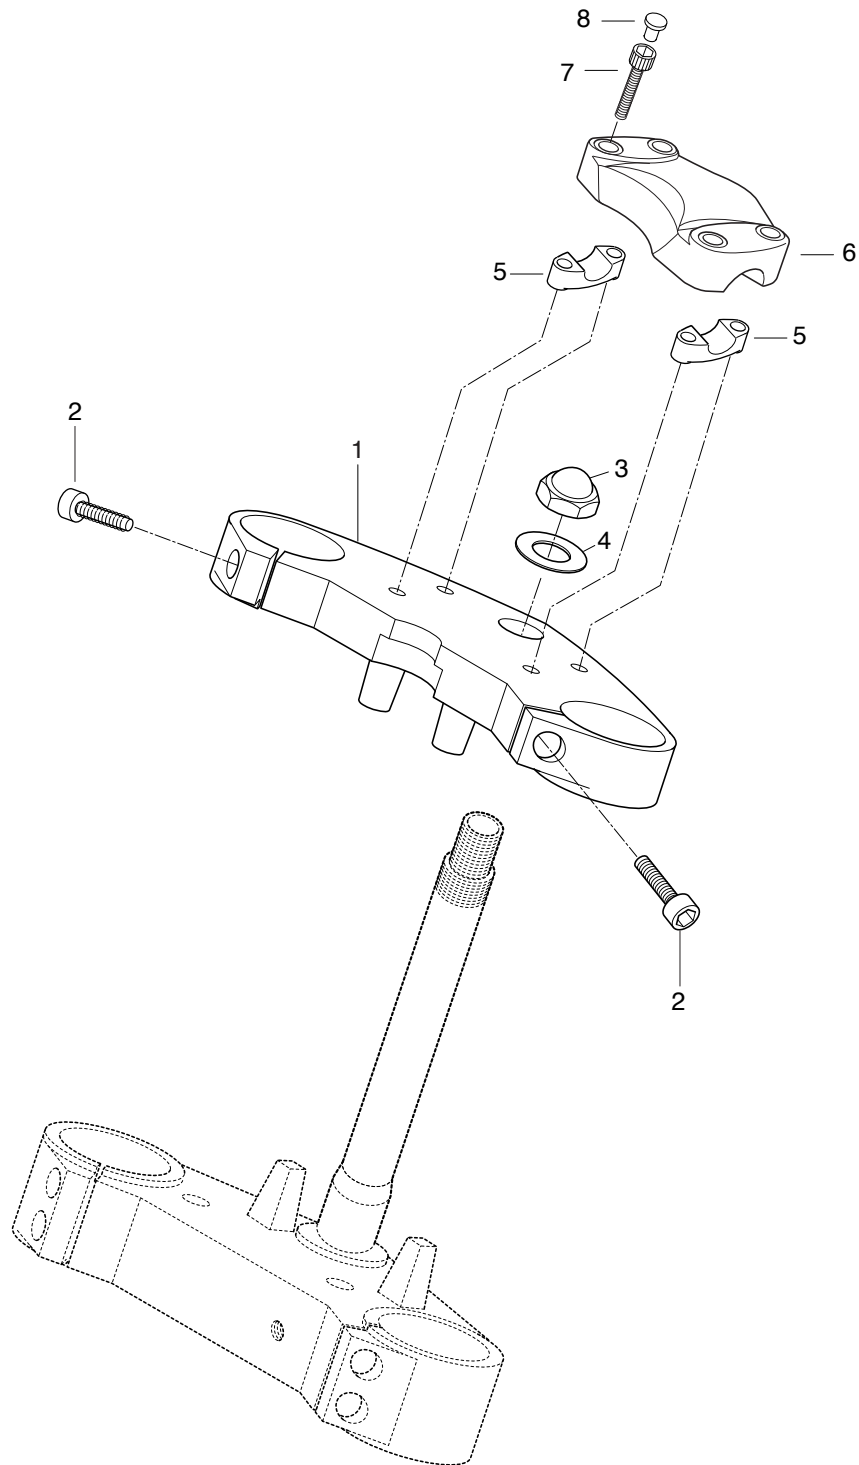

FIG 41-1

FIG 41-1. STEERING HEAD

GT650S,R TYPE													
REF.	PART NUMBER					PART NAME	Q'TY	REMARKS	REC.Q'TY				
NO.	DOMESTIC	PAT01	PEU01	PEU03	PF/PG/PS01	PS03	PUS01	ST01			(PCS)		
1	-	-	-	51311HP920003P	-	51311HP920003P	-	-	BRACKER FORNT FORK UPP	1		5	
2				07110-08258		07110-08258			BOLT, front fork upper bracket	2			
3				09159H22002		09159H22002			NUT, str upper	1			
4				09160H22032		09160H22032			WASHER, str upper	1		5	
5				56211-35C00		56211-35C00			HOLDER, handle bar	2		10	
6	-	-	-	56171HF4601	-	56171HF4601	-	-	COVER, steering head	1		5	
7				09106H08458		09106H08458			BOLT, handle holer upper	4			
8				56222HG5100		56222HG5100			CAP, headle holder upper bolt	4		20	
3													
7													
5													