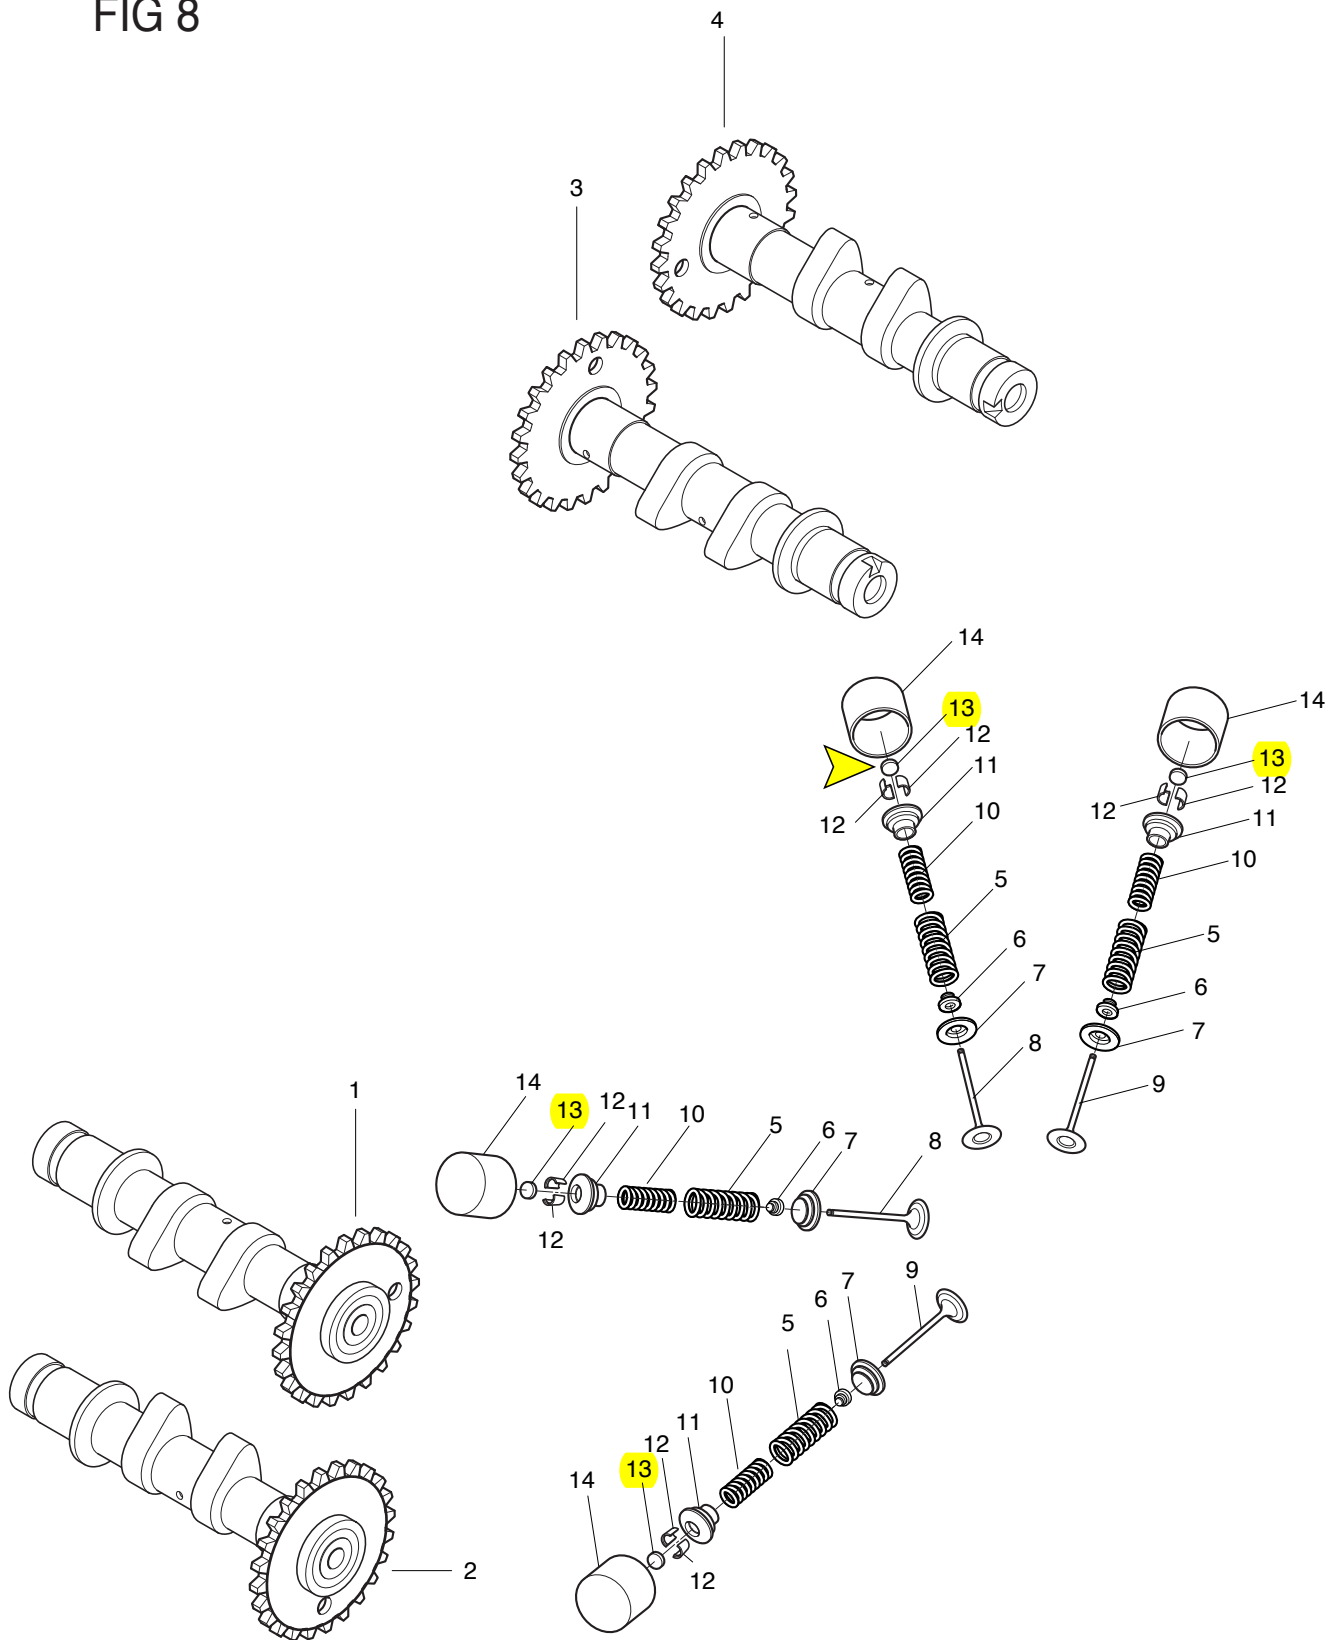

FIG 8

FIG 8. CAMSHAFT / VALVE

REF. NO.	GT650S,R TYPE									PART NAME	Q'TY	REMARKS	REC.Q'TY (PCS)
	DOMESTIC	PAT01	PEU01	PEU03	PART NUMBER PF/PG/PS01		PS03	PUS01	ST01				
1	12710HN9100HPA	12710HN9100HPA	12710HN9100HPA	12710HN9100HPA	12710HN9100HPA	12710HN9100HPA	12710HN9100HPA	12710HN9100HPA	12710HN9100HPA	CAMSHAFT ASS'Y, front intake	1		10
2	12730HN9100HPA	12730HN9100HPA	12730HN9100HPA	12730HN9100HPA	12730HN9100HPA	12730HN9100HPA	12730HN9100HPA	12730HN9100HPA	12730HN9100HPA	CAMSHAFT ASS'Y, front exhaust	1		
3	12720HN9100HPA	12720HN9100HPA	12720HN9100HPA	12720HN9100HPA	12720HN9100HPA	12720HN9100HPA	12720HN9100HPA	12720HN9100HPA	12720HN9100HPA	CAMSHAFT ASS'Y, rear intake	1		10
4	12740HN9100HPA	12740HN9100HPA	12740HN9100HPA	12740HN9100HPA	12740HN9100HPA	12740HN9100HPA	12740HN9100HPA	12740HN9100HPA	12740HN9100HPA	CAMSHAFT ASS'Y, rear exhaust	1		
5	12922HN9100	12922HN9100	12922HN9100	12922HN9100	12922HN9100	12922HN9100	12922HN9100	12922HN9100	12922HN9100	SPRING, valve outer	8		40
6	09289H04002	09289H04002	09289H04002	09289H04002	09289H04002	09289H04002	09289H04002	09289H04002	09289H04002	SEAL, valve stem oil	8		40
7	12933HN9100	12933HN9100	12933HN9100	12933HN9100	12933HN9100	12933HN9100	12933HN9100	12933HN9100	12933HN9100	SEAT, valve spring	8		40
8	12911HN9100	12911HN9100	12911HN9100	12911HN9100	12911HN9100	12911HN9100	12911HN9100	12911HN9100	12911HN9100	VALVE, intake	4		20
9	12912HN9100	12912HN9100	12912HN9100	12912HN9100	12912HN9100	12912HN9100	12912HN9100	12912HN9100	12912HN9100	VALVE, exhaust	4		20
10	12921HN9101	12921HN9101	12921HN9101	12921HN9101	12921HN9101	12921HN9101	12921HN9101	12921HN9101	12921HN9101	SPRING, valve inner	8		40
11	12931HN9100	12931HN9100	12931HN9100	12931HN9100	12931HN9100	12931HN9100	12931HN9100	12931HN9100	12931HN9100	RETAINER, valve spring	8		40
12	12932HJ8200	12932HJ8200	12932HJ8200	12932HJ8200	12932HJ8200	12932HJ8200	12932HJ8200	12932HJ8200	12932HJ8200	COTTER, valve	16		80
13	12892-05C00170	12892-05C00170	12892-05C00170	12892-05C00170	12892-05C00170	12892-05C00170	12892-05C00170	12892-05C00170	12892-05C00170	SHIM, tappet (size 120-220)	8		40
14	12881HN9100	12881HN9100	12881HN9100	12881HN9100	12881HN9100	12881HN9100	12881HN9100	12881HN9100	12881HN9100	TAPPET	8		40