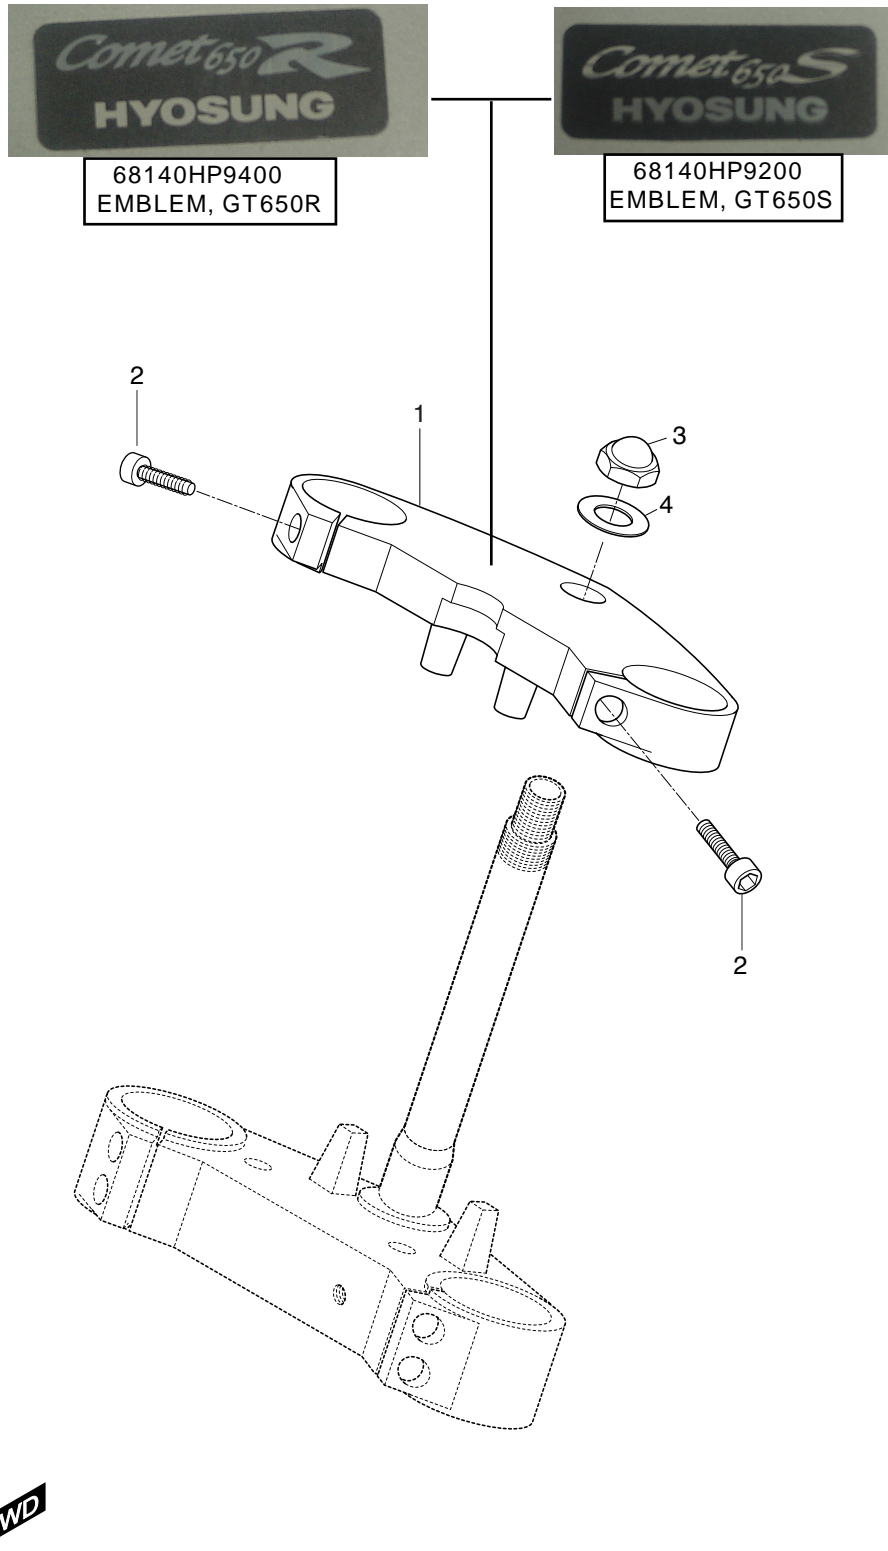

FIG 41

FIG 41. STEERING HEAD

REF. NO.						GT650S,R TYPE				PART NAME	Q'TY	REMARKS	REC.Q'TY (PCS)
	DOMESTIC	PAT01	PEU01	PEU03	PART NUMBER PF/PG/PS01	PS03	PUS01	ST01					
1	51311HP940003P	51311HP940003P	51311HP940003P	-	51311HP940003P	-	51311HP940003P	51311HP940003P	BRACKET, front fork upper	1		5	
2	07110-08258	07110-08258	07110-08258	-	07110-08258	-	07110-08258	07110-08258	BOLT, front fork upper bracket	2		55	
3	09159H22002	09159H22002	09159H22002	-	09159H22002	-	09159H22002	09159H22002	NUT, str upper	1		5	
4	09160H22032	09160H22032	09160H22032	-	09160H22032	-	09160H22032	09160H22032	WASHER, str upper	1		5	
5	68140HP9200	68140HP9200	68140HP9200		68140HP9200		68140HP9200	68140HP9200	EMBLEM,GT650S(S TYPE)	1			
	68140HP9400	68140HP9400	68140HP9400		68140HP9400		68140HP9400	68140HP9400	EMBLEM,GT650R(R TYPE)	1			