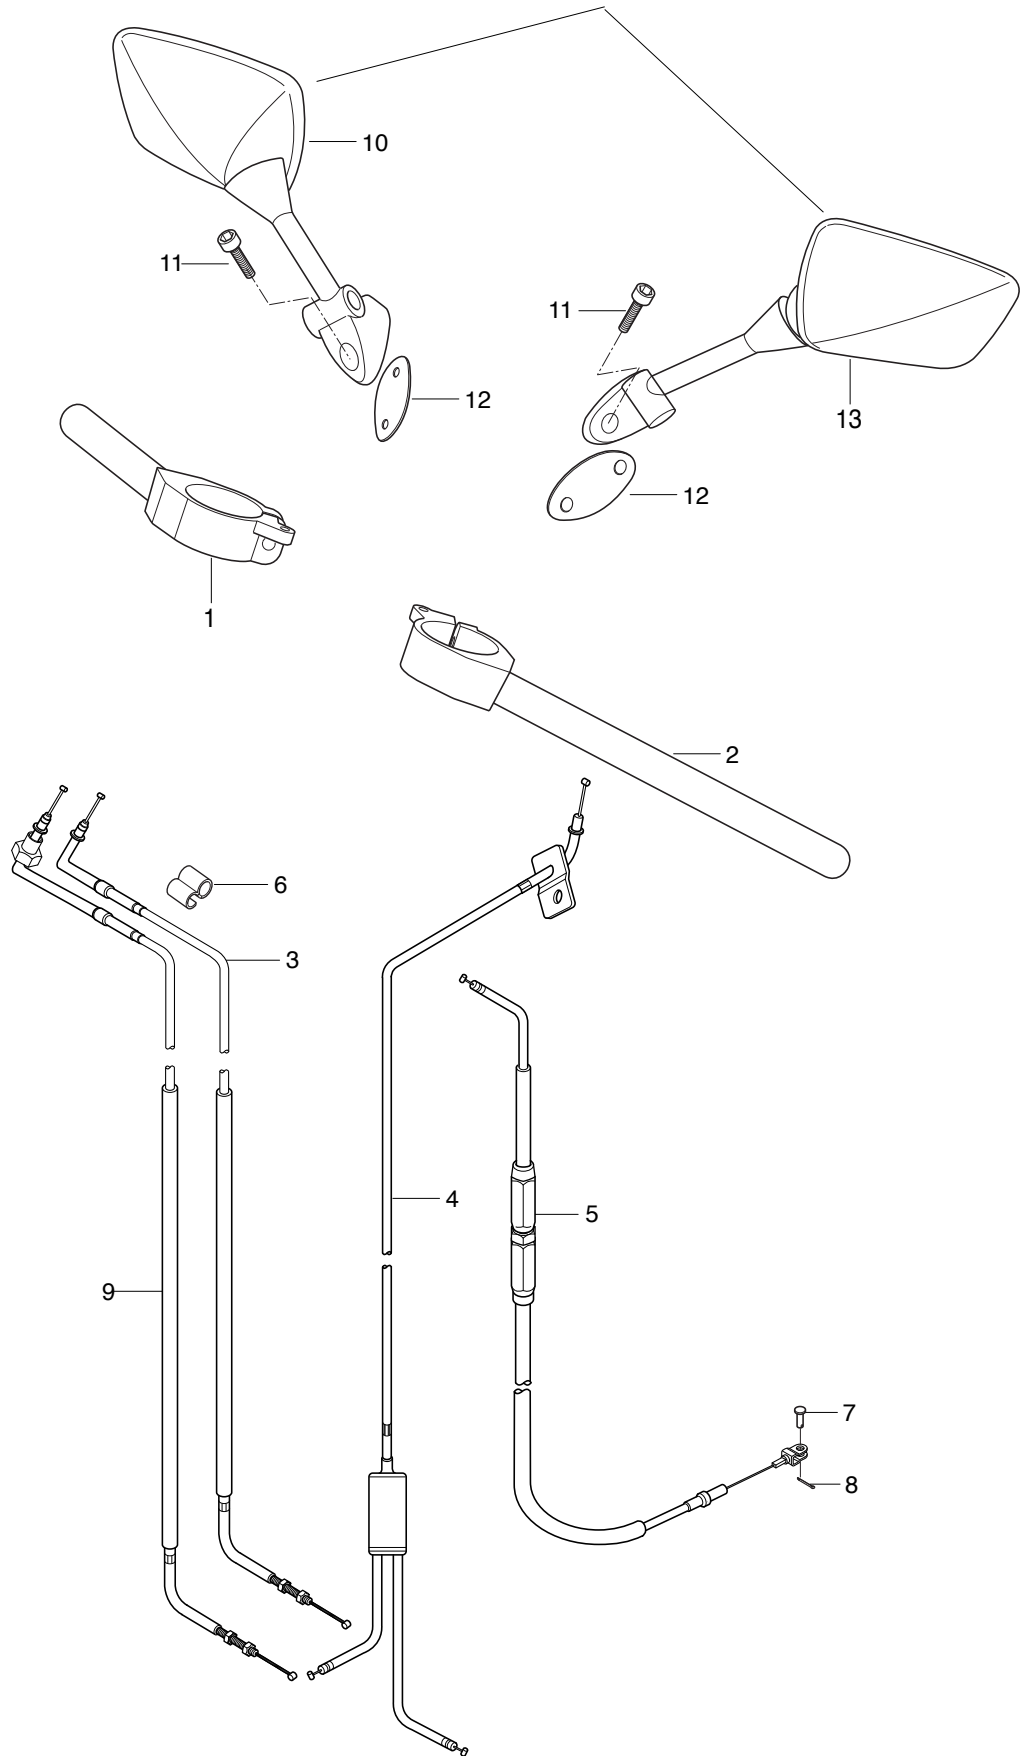

FIG 44

SET PART NUMBER
56501HP9200

FIG 44. HANDLE BAR(LOW)

REF. NO.	GT650S,R TYPE					PART NAME	Q`TY	REMARKS	REC.Q`TY (PCS)		
	DOMESTIC	PAT01	PEU01	PEU03	PART NUMBER PF/PG/PS01					PS03	PUS01
1	56110HP9203	56110HP9203	56110HP9203		56110HP9203	56110HP9203	56110HP9203	HANDLE BAR COMP, RH	1		5
2	56120HP9204	56120HP9204	56120HP9204		56120HP9204	56120HP9204	56120HP9204	HANDLE BAR COMP, LH	1		5
3	58300HP9201	58300HP9201	58300HP9201		58300HP9201	58300HP9201	58300HP9201	CABLE ASS`Y, throttle	1	~KM4MP51A341100140	5
4	58410HP9203	58410HP9203	58410HP9203		58410HP9203	58410HP9203	58410HP9203	CABLE COMP, starter	1	KM4MP51A341100141~	5
5	58200HP9203	58200HP9203	58200HP9203		58200HP9203	58200HP9203	58200HP9203	CABLE ASS`Y clutch	1		5
6	09408-00002	09408-00002	09408-00002		09408-00002	09408-00002	09408-00002	CLIP,cable	1		5
7	09200-06004	09200-06004	09200-06004		09200-06004	09200-06004	09200-06004	PIN,clutch	1		5
8	04111-20158	04111-20158	04111-20158		04111-20158	04111-20158	04111-20158	COTTER PIN, clutch	1		5
9	58600HP9201	58600HP9201	58600HP9201		58600HP9201	58600HP9201	58600HP9201	CABLE ASS`Y, throttle return	1		5
10	56500HP9200	56500HP9200	56500HP9200		56500HP9200	56500HP9200	56500HP9200	MIRROR ASS`Y, rear view R	1		
11	07110-06208	07110-06208	07110-06208		07110-06208	07110-06208	07110-06208	CABLE ASS`Y, throttle return	1		30
12	56503HP9200	56503HP9200	56503HP9200		56503HP9200	56503HP9200	56503HP9200	CUSHION,rear view mirror	1		10
13	56600HP9200	56600HP9200	56600HP9200		56600HP9200	56600HP9200	56600HP9200	MIRROR ASS`Y, rear view L			
	56501HP9200	56501HP9200	56501HP9200		56501HP9200	56501HP9200	56501HP9200	MIRROR SET	1		5