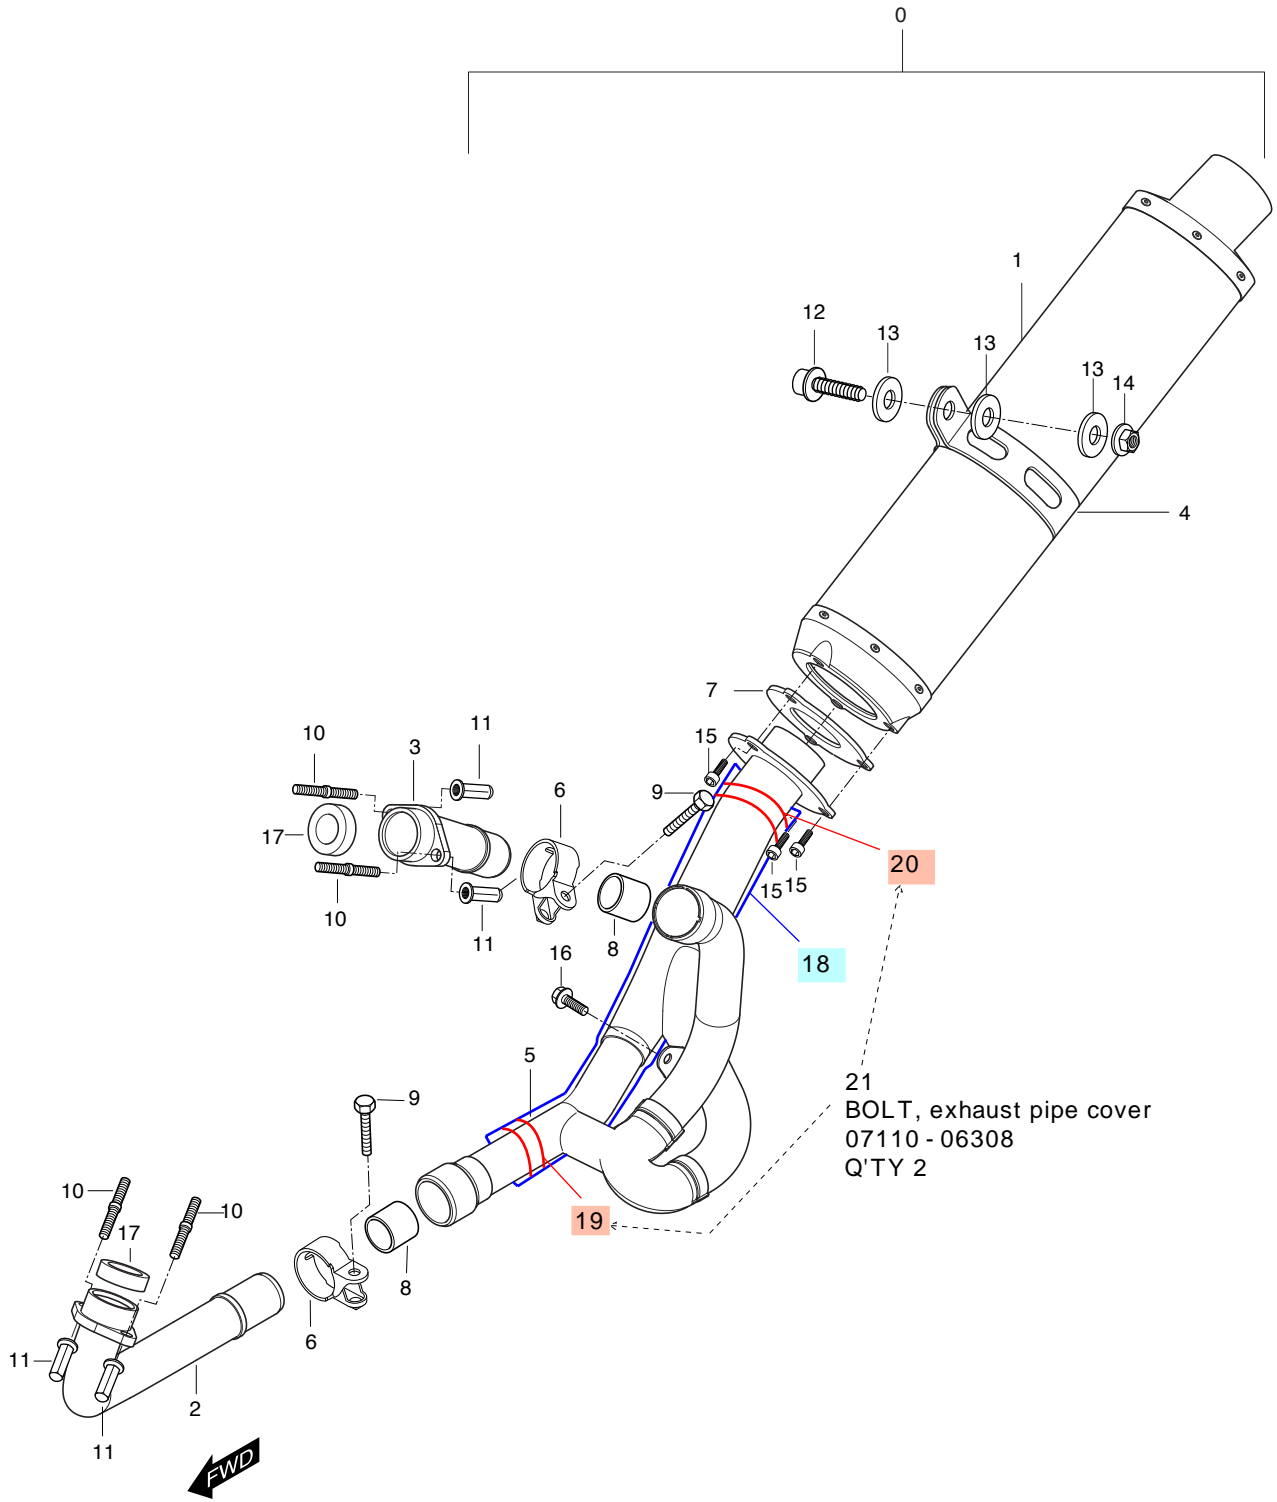

FIG 13

FIG 13. MUFFLER