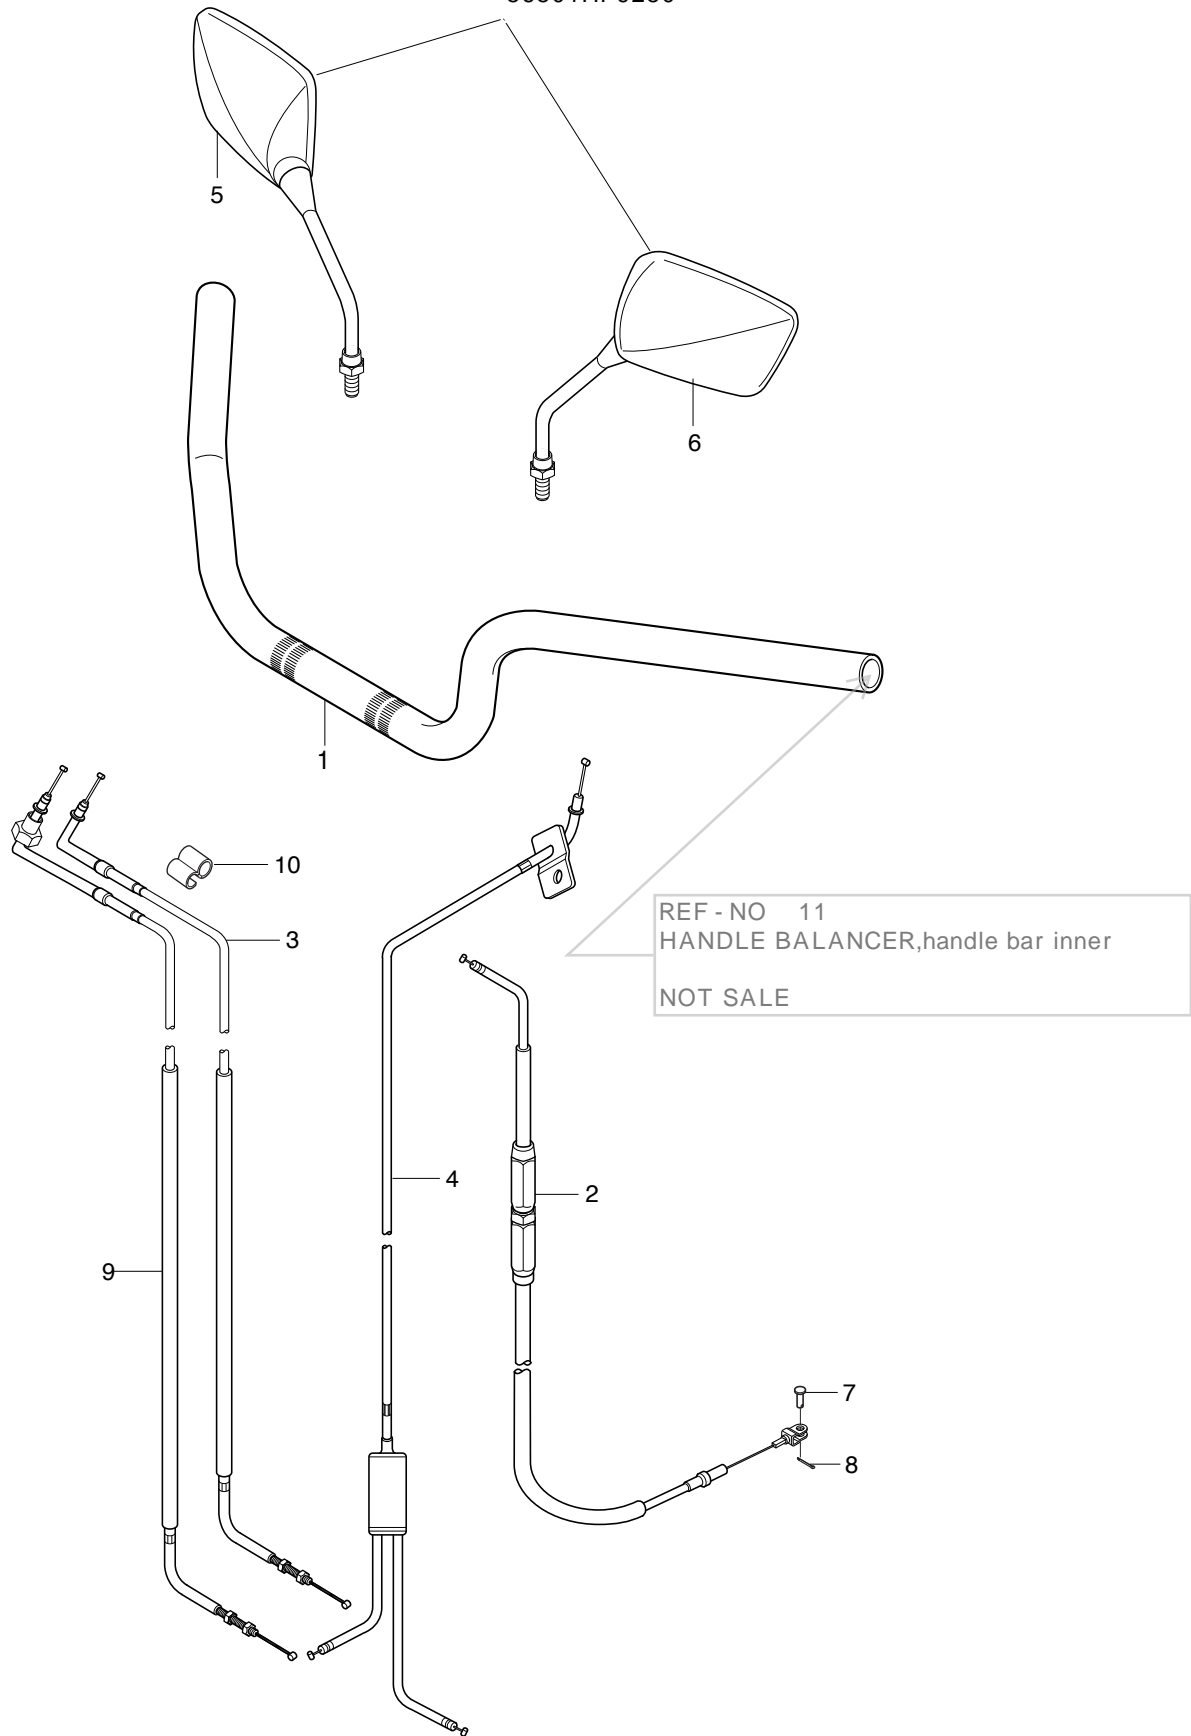

FIG 44-1

SET PART NUMBER
56501HP9250

FIG 44-1. HANDLE BAR(HIGH)

REF. NO.	GT650S,R TYPE					PART NAME	Q'TY	REMARKS	REC.Q'TY (PCS)		
	DOMESTIC	PAT01	PEU01	PEU03	PART NUMBER PF/PG/PS01					PS03	PUS01
1				56110HN9102		56110HN9102		HANDLE BAR COMP	1		5
2				58200HN9104		58200HN9104		CABLE ASS'Y,CLUTCH	1		5
3				58300HN9104		58300HN9104		CABLE ASS'Y,THROTTLE	1		5
4				58410HN9103		58410HN9103		CABLE COMP,STARTER	1		5
				56501HP9250		56501HP9250		MIRROR SET	1		5
5				56500HP9250		56500HP9250		MIRROR ASS'Y, rear view RH	1		
6				56600HP9250		56600HP9250		MIRROR ASS'Y, rear view LH	1		
7				09200-06004		09200-06004		PIN CLTCH	1		5
8				04111-20158		04111-20158		COTTER PIN, clutch	1		5
9				58600HP9201		58600HP9201		CABLE,throttle return	1		5
10				09408-00002		09408-00002		CLIP, throttle cable &return cable	1		5
11				56113HL7300		56113HL7300		BALANCER,handle bar inner	2	NOT SALE	