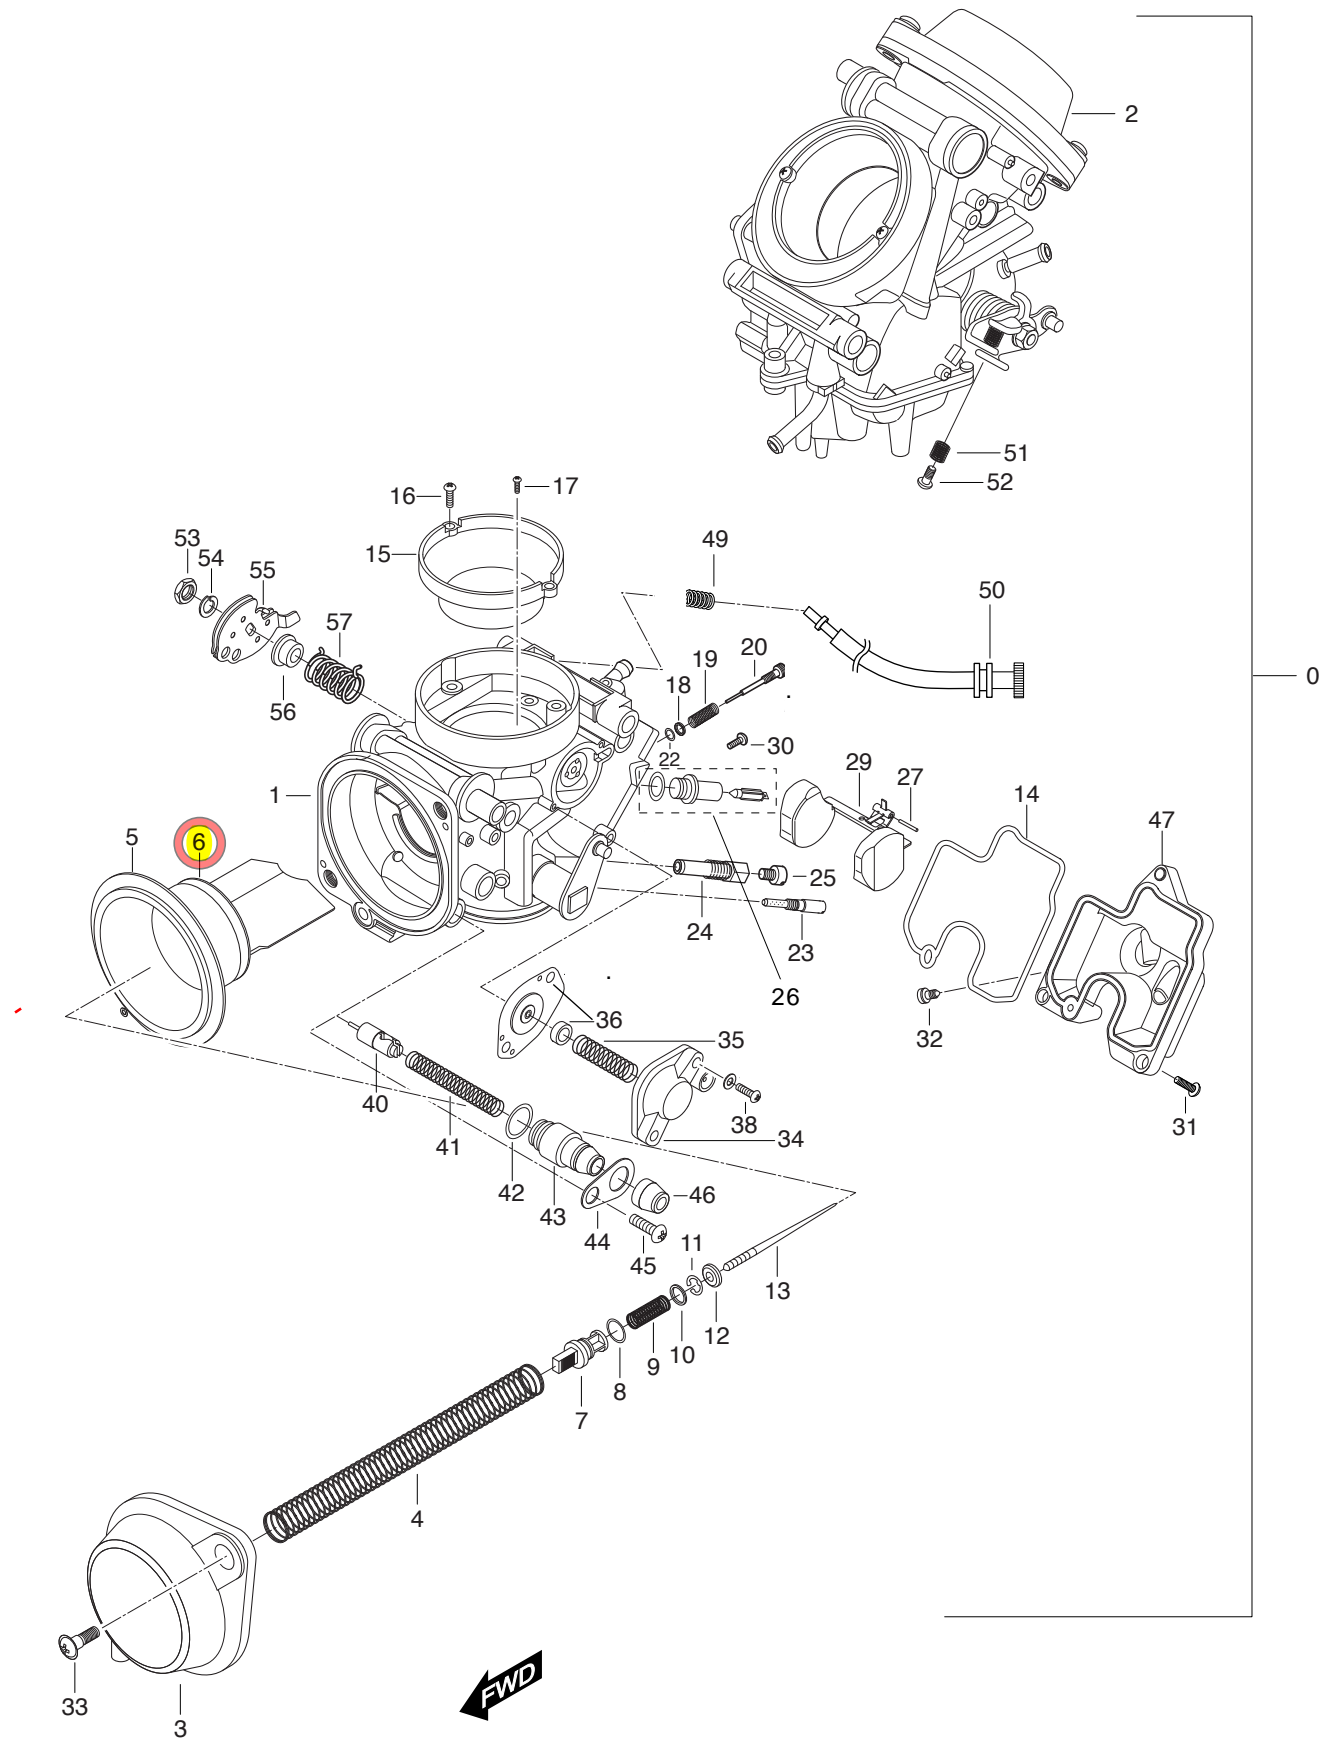

FIG 10

FIG 10-1. CARBURETOR ASSY

GT650S,R TYPE										Q'TY	REMARKS	REC.Q'TY (PCS)
REF. NO.	DOMESTIC	PAT01	PEU01 PG/PF/PS01	PEU03	PART NUMBER PF/PG/PS02 (25kw)	PS03	PUS01	ST01	PART NAME			
46	13366HN9100	13366HN9100	13366HN9100	13366HN9100	13366HN9100	13366HN9100	13366HN9100	13366HN9100	13366HN9100	CAP	2	
47	13352HN9100	13352HN9100	13352HN9100	13352HN9100	13352HN9100	13352HN9100	13352HN9100	13352HN9100	13352HN9100	FLOAT BODY	2	
49	13386HN9100	13386HN9100	13386HN9100	13386HN9100	13386HN9100	13386HN9100	13386HN9100	13386HN9100	13386HN9100	COMPRESSION SPRING	2	
50	13351HP9400	13351HP9400	13351HP9400	13351HP9400	13351HP9400	13351HP9400	13351HP9400	13351HP9400	13351HP9400	ADJUSTER (GT650R)	2	
	13351HN9100	13351HN9100	13351HN9100	13351HN9100	13351HN9100	13351HN9100	13351HN9100	13351HN9100	13351HN9100	ADJUSTER (GT650/R)	2	
51	13356HN9100	13356HN9100	13356HN9100	13356HN9100	13356HN9100	13356HN9100	13356HN9100	13356HN9100	13356HN9100	COMPRESSION SPRING	2	
52	13373HG5100	13373HG5100	13373HG5100	13373HG5100	13373HG5100	13373HG5100	13373HG5100	13373HG5100	13373HG5100	SCREW	2	
53	13342HG5100	13342HG5100	13342HG5100	13342HG5100	13342HG5100	13342HG5100	13342HG5100	13342HG5100	13342HG5100	NUT	2	
54	13343HG5100	13343HG5100	13343HG5100	13343HG5100	13343HG5100	13343HG5100	13343HG5100	13343HG5100	13343HG5100	SPRING WASHER	2	
55	13340HN9100	13340HN9100	13340HN9100	13340HN9100	13340HN9100	13340HN9100	13340HN9100	13340HN9100	13340HN9100	THROTTLE LEVER ASS'Y	2	
56	13319HN9100	13319HN9100	13319HN9100	13319HN9100	13319HN9100	13319HN9100	13319HN9100	13319HN9100	13319HN9100	RING	2	
57	13344HN9100	13344HN9100	13344HN9100	13344HN9100	13344HN9100	13344HN9100	13344HN9100	13344HN9100	13344HN9100	TORSING SPRING	2	