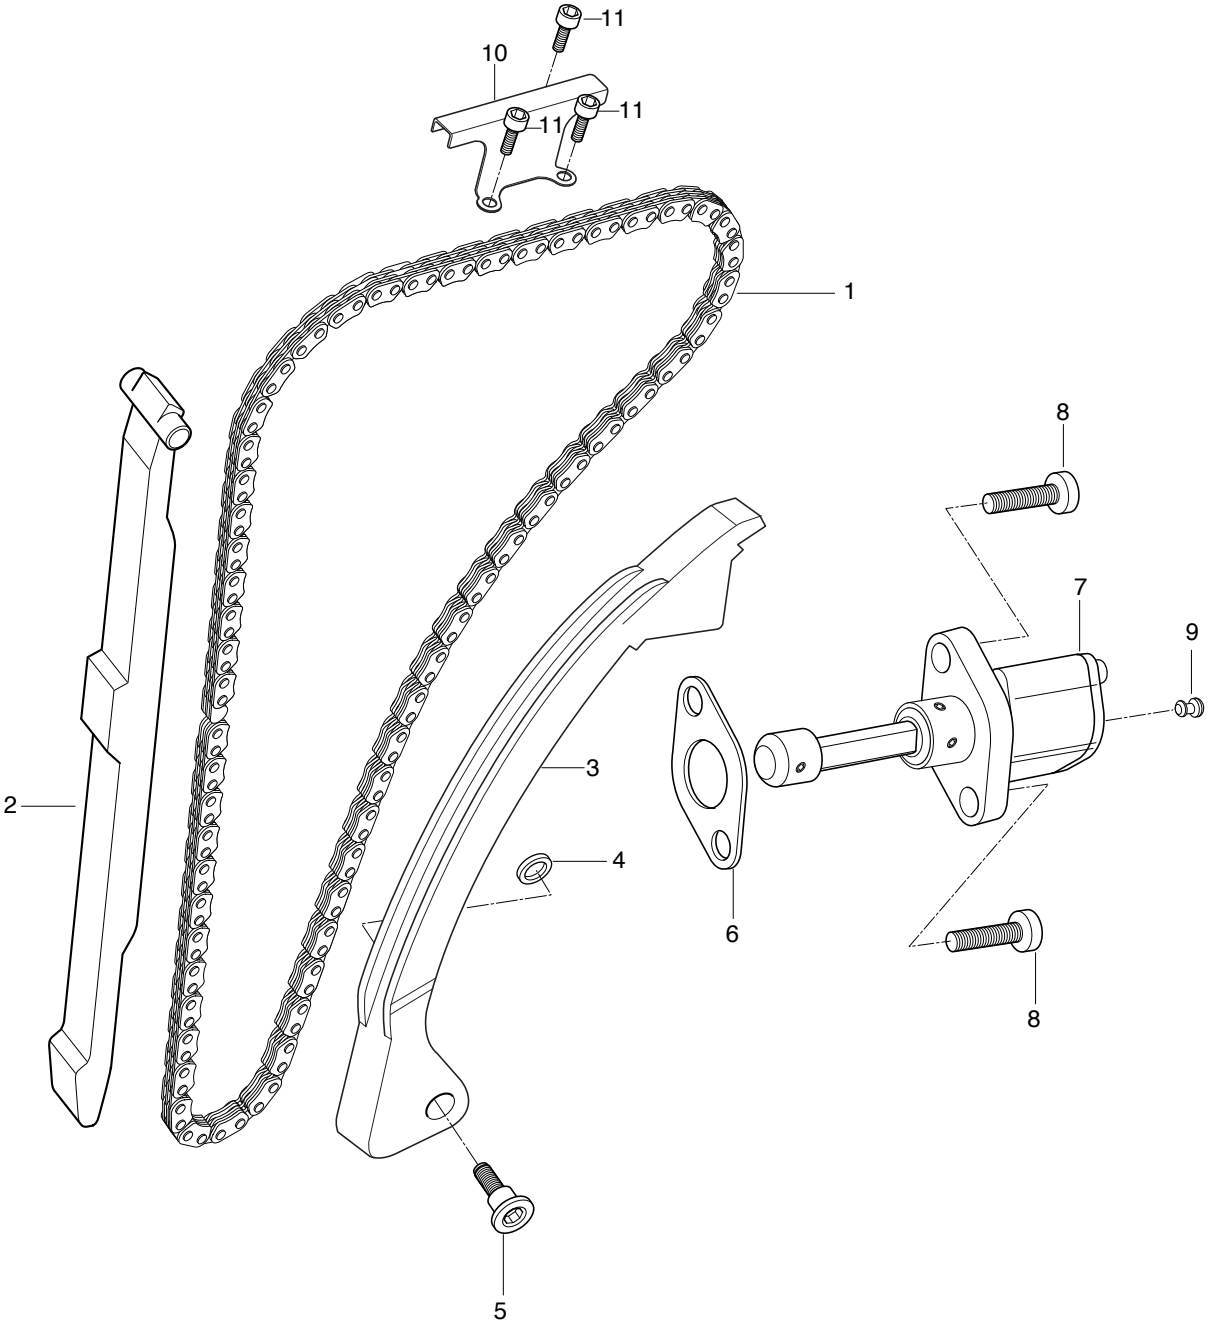

FIG 9

FIG 9. CAM CHAIN

GT650S,R TYPE												
REF.	PART NUMBER								PART NAME	Q'TY	REMARKS	REC.Q'TY
NO.	DOMESTIC	PAT01	PEU01	PEU03	PF/PG/PS01	PS03	PUS01	ST01				(PCS)
1	12760HN9100	12760HN9100	12760HN9100	12760HN9100	12760HN9100	12760HN9100	12760HN9100	12760HN9100	CHAIN COMP, camshaft drive	2		10
2	12771HN9100	12771HN9100	12771HN9100	12771HN9100	12771HN9100	12771HN9100	12771HN9100	12771HN9100	GUIDE, camchain NO.1	2		10
3	12811HN9100	12811HN9100	12811HN9100	12811HN9100	12811HN9100	12811HN9100	12811HN9100	12811HN9100	TENSIONER, camchain	2		10
4	08211-06181	08211-06181	08211-06181	08211-06181	08211-06181	08211-06181	08211-06181	08211-06181	WASHER, camchain tensioner bolt	2		10
5	12812H35C00	12812H35C00	12812H35C00	12812H35C00	12812H35C00	12812H35C00	12812H35C00	12812H35C00	BOLT, camchain tensioner	1		5
5-1	12812HN9101	12812HN9101	12812HN9101	12812HN9101	12812HN9101	12812HN9101	12812HN9101	12812HN9101	BOLT, camchain tensioner (magneto)	1		5
6	12837H31321	12837H31321	12837H31321	12837H31321	12837H31321	12837H31321	12837H31321	12837H31321	GASKET, tensioner adjuster	2		10
7	12830HN9102	12830HN9102	12830HN9102	12830HN9102	12830HN9102	12830HN9102	12830HN9102	12830HN9102	ADJUSTER ASS'Y, tensioner	2		10
8	07110-06208	07110-06208	07110-06208	07110-06208	07110-06208	07110-06208	07110-06208	07110-06208	BOLT, tensioner adjuster	4		30
9	12839-38200	12839-38200	12839-38200	12839-38200	12839-38200	12839-38200	12839-38200	12839-38200	PLUG, adjuster	2		10
10	12782HN9100	12782HN9100	12782HN9100	12782HN9100	12782HN9100	12782HN9100	12782HN9100	12782HN9100	GUIDE, camchain No.2	2		10
11	07110-06108	07110-06108	07110-06108	07110-06108	07110-06108	07110-06108	07110-06108	07110-06108	BOLT, camchain guide No.2	6		