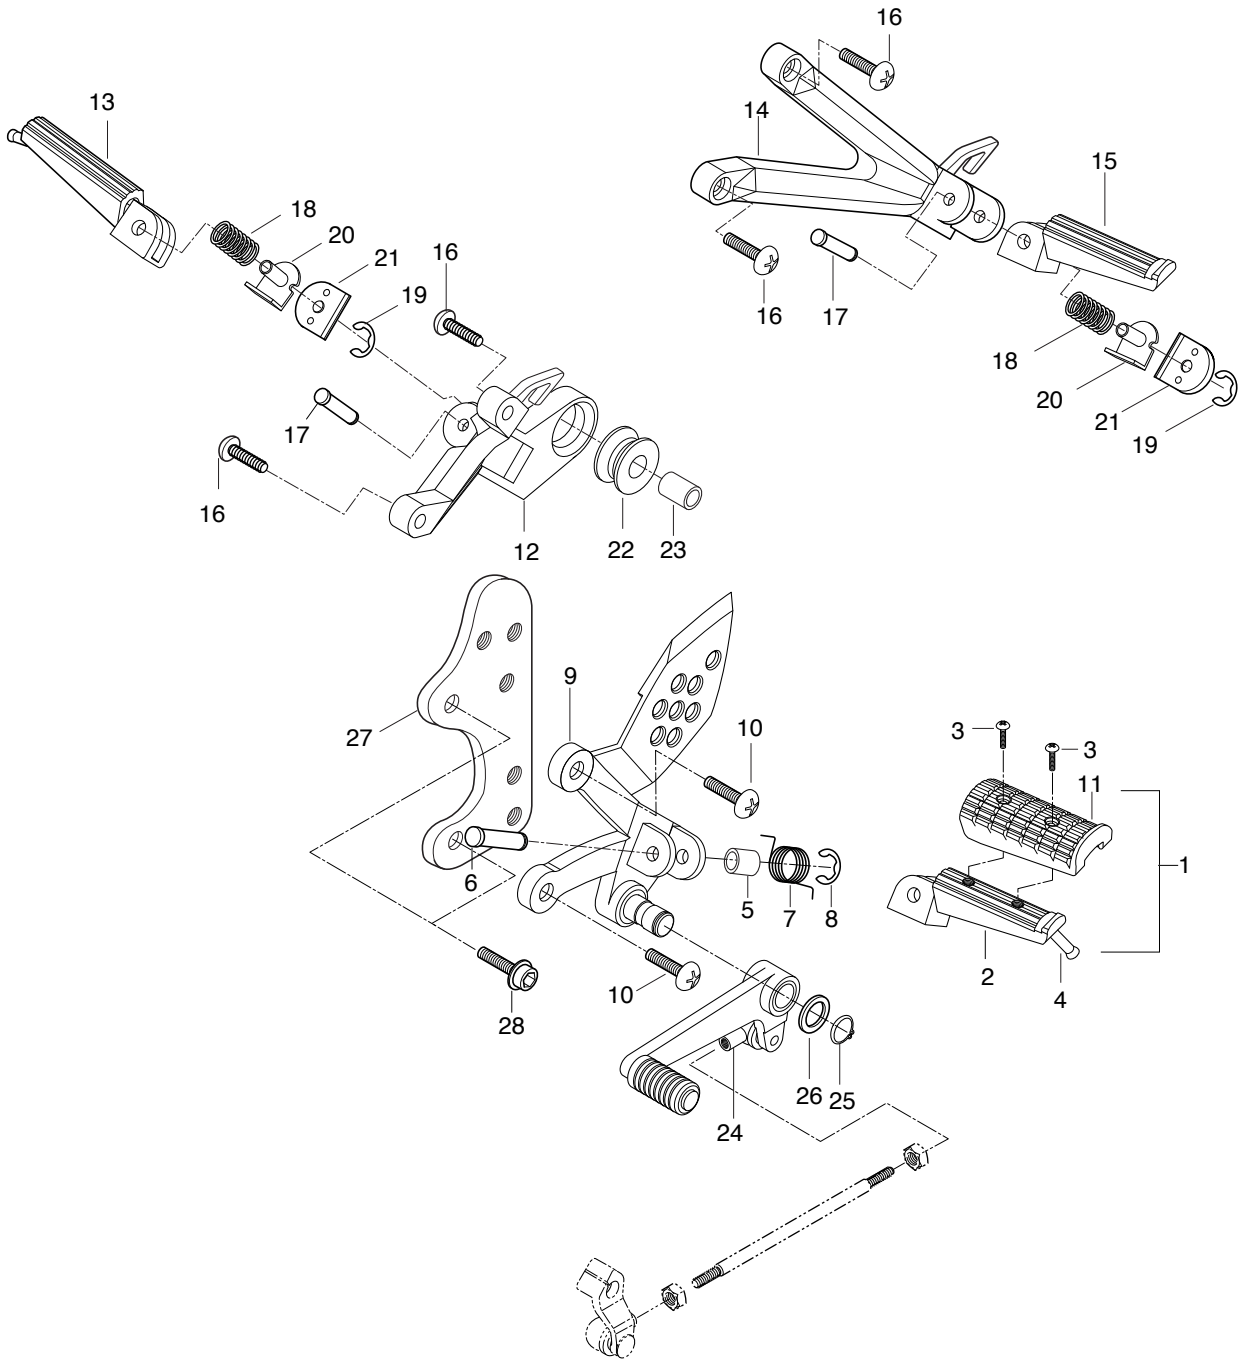

FIG 33

FIG 33. FOOTREST

GT650S,R TYPE										PART NAME	Q'TY	REMARKS	REC.Q'TY (PCS)	
REF. NO.	DOMESTIC	PAT01	PEU01	PEU03	PART NUMBER PF/PG/PS01		PS03	PUS01	ST01					
1	43570HM8100	43570HM8100	43570HM8100	43570HM8100	43570HM8100	43570HM8100	43570HM8100	43570HM8100	43570HM8100	43570HM8100	FOOTREST ASS'Y, front L	1		5
2	43571HM8100	43571HM8100	43571HM8100	43571HM8100	43571HM8100	43571HM8100	43571HM8100	43571HM8100	43571HM8100	43571HM8100	FOOTREST BAR, front L	1		
3	02112-05126	02112-05126	02112-05126	02112-05126	02112-05126	02112-05126	02112-05126	02112-05126	02112-05126	02112-05126	SCREW, front footrest	2		
4	43533H30A40	43533H30A40	43533H30A40	43533H30A40	43533H30A40	43533H30A40	43533H30A40	43533H30A40	43533H30A40	43533H30A40	BOLT, front footrest bar	1		
5	09180H08008	09180H08008	09180H08008	09180H08008	09180H08008	09180H08008	09180H08008	09180H08008	09180H08008	09180H08008	SPACER, front footrest	1		10
6	43579HM8101	43579HM8101	43579HM8101	43579HM8101	43579HM8101	43579HM8101	43579HM8101	43579HM8101	43579HM8101	43579HM8101	PIN, front footrest bar	1		10
7	09448H14007	09448H14007	09448H14007	09448H14007	09448H14007	09448H14007	09448H14007	09448H14007	09448H14007	09448H14007	SPRING, front footrest	1		10
8	08332-11079	08332-11079	08332-11079	08332-11079	08332-11079	08332-11079	08332-11079	08332-11079	08332-11079	08332-11079	E-RING, front footrest	1		10
9	43540HN910103P	43540HN910103P	43540HN910103P	43540HN910103P	43540HN910103P	43540HN910103P	43540HN910103P	43540HN910103P	43540HN910103P	43540HN910103P	BRACKET COMP, front footrest L	1		5
10	07120-08258	07120-08258	07120-08258	07120-08258	07120-08258	07120-08258	07120-08258	07120-08258	07120-08258	07120-08258	BOLT, front footrest bracket	2		40
11	43532H30A40	43532H30A40	43532H30A40	43532H30A40	43532H30A40	43532H30A40	43532H30A40	43532H30A40	43532H30A40	43532H30A40	RUBBER, front footrest	1		
12	43621HM810403P	43621HM810403P	43621HM810403P	43621HM810403P	43621HM810403P	43621HM810403P	43621HM810403P	43621HM810403P	43621HM810403P	43621HM810403P	BRACKET, pillion footrest R	1		
13	43661HM8101	43661HM8101	43661HM8101	43661HM8101	43661HM8101	43661HM8101	43661HM8101	43661HM8101	43661HM8101	43661HM8101	FOOTREST BAR, pillion R	1		5
14	43721HM810303P	43721HM810303P	43721HM810303P	43721HM810303P	43721HM810303P	43721HM810303P	43721HM810303P	43721HM810303P	43721HM810303P	43721HM810303P	BRACKET, pillion footrest L	1		5
14-1	43721HM810403P	43721HM810403P	43721HM810403P	43721HM810403P	43721HM810403P	43721HM810403P	43721HM810403P	43721HM810403P	43721HM810403P	43721HM810403P	BRACKET, pillion footrest L	1		5
15	43671HM8101	43671HM8101	43671HM8101	43671HM8101	43671HM8101	43671HM8101	43671HM8101	43671HM8101	43671HM8101	43671HM8101	FOOTREST BAR, pillion L	1		5
16	07120-08258	07120-08258	07120-08258	07120-08258	07120-08258	07120-08258	07120-08258	07120-08258	07120-08258	07120-08258	BOLT, pillion footrest bracket	4		40
17	43679HM8101	43679HM8101	43679HM8101	43679HM8101	43679HM8101	43679HM8101	43679HM8101	43679HM8101	43679HM8101	43679HM8101	PIN, pillion footrest	2		10
18	09448H08008	09448H08008	09448H08008	09448H08008	09448H08008	09448H08008	09448H08008	09448H08008	09448H08008	09448H08008	SPRING, pillion footrest	2		10
19	08332-11048	08332-11048	08332-11048	08332-11048	08332-11048	08332-11048	08332-11048	08332-11048	08332-11048	08332-11048	E-RING, pillion footrest	2		10
20	43631HM8101	43631HM8101	43631HM8101	43631HM8101	43631HM8101	43631HM8101	43631HM8101	43631HM8101	43631HM8101	43631HM8101	PLATE, pillion stopper No.1	2		10
21	43641HM8101	43641HM8101	43641HM8101	43641HM8101	43641HM8101	43641HM8101	43641HM8101	43641HM8101	43641HM8101	43641HM8101	PLATE, pillion stopper No.2	2		10
22	09320-14015	09320-14015	09320-14015	09320-14015	09320-14015	09320-14015	09320-14015	09320-14015	09320-14015	09320-14015	CUSHION, muffler support	1		5
23	09180-10044	09180-10044	09180-10044	09180-10044	09180-10044	09180-10044	09180-10044	09180-10044	09180-10044	09180-10044	SPACER, muffler support	1		5
24	25609HP920003P	25609HP920003P	25609HP920003P	25609HP920003P	25609HP920003P	25609HP920003P	25609HP920003P	25609HP920003P	25609HP920003P	25609HP920003P	LEVER COMP, gear shift cam	1		
25	08331-31159	08331-31159	08331-31159	08331-31159	08331-31159	08331-31159	08331-31159	08331-31159	08331-31159	08331-31159	CIRCLIP, gear shift lever	1		10
26	09160H15002	09160H15002	09160H15002	09160H15002	09160H15002	09160H15002	09160H15002	09160H15002	09160H15002	09160H15002	WASHER, gear shift lever	1		10
27	43560HP9201	43560HP9201	43560HP9201	43560HP9201	43560HP9201	43560HP9201	43560HP9201	43560HP9201	43560HP9201	43560HP9201	BRKT, front footrest back step L	1		
28	07120-08258	07120-08258	07120-08258	07120-08258	07120-08258	07120-08258	07120-08258	07120-08258	07120-08258	07120-08258	BOLT, front footrest back step	2		40