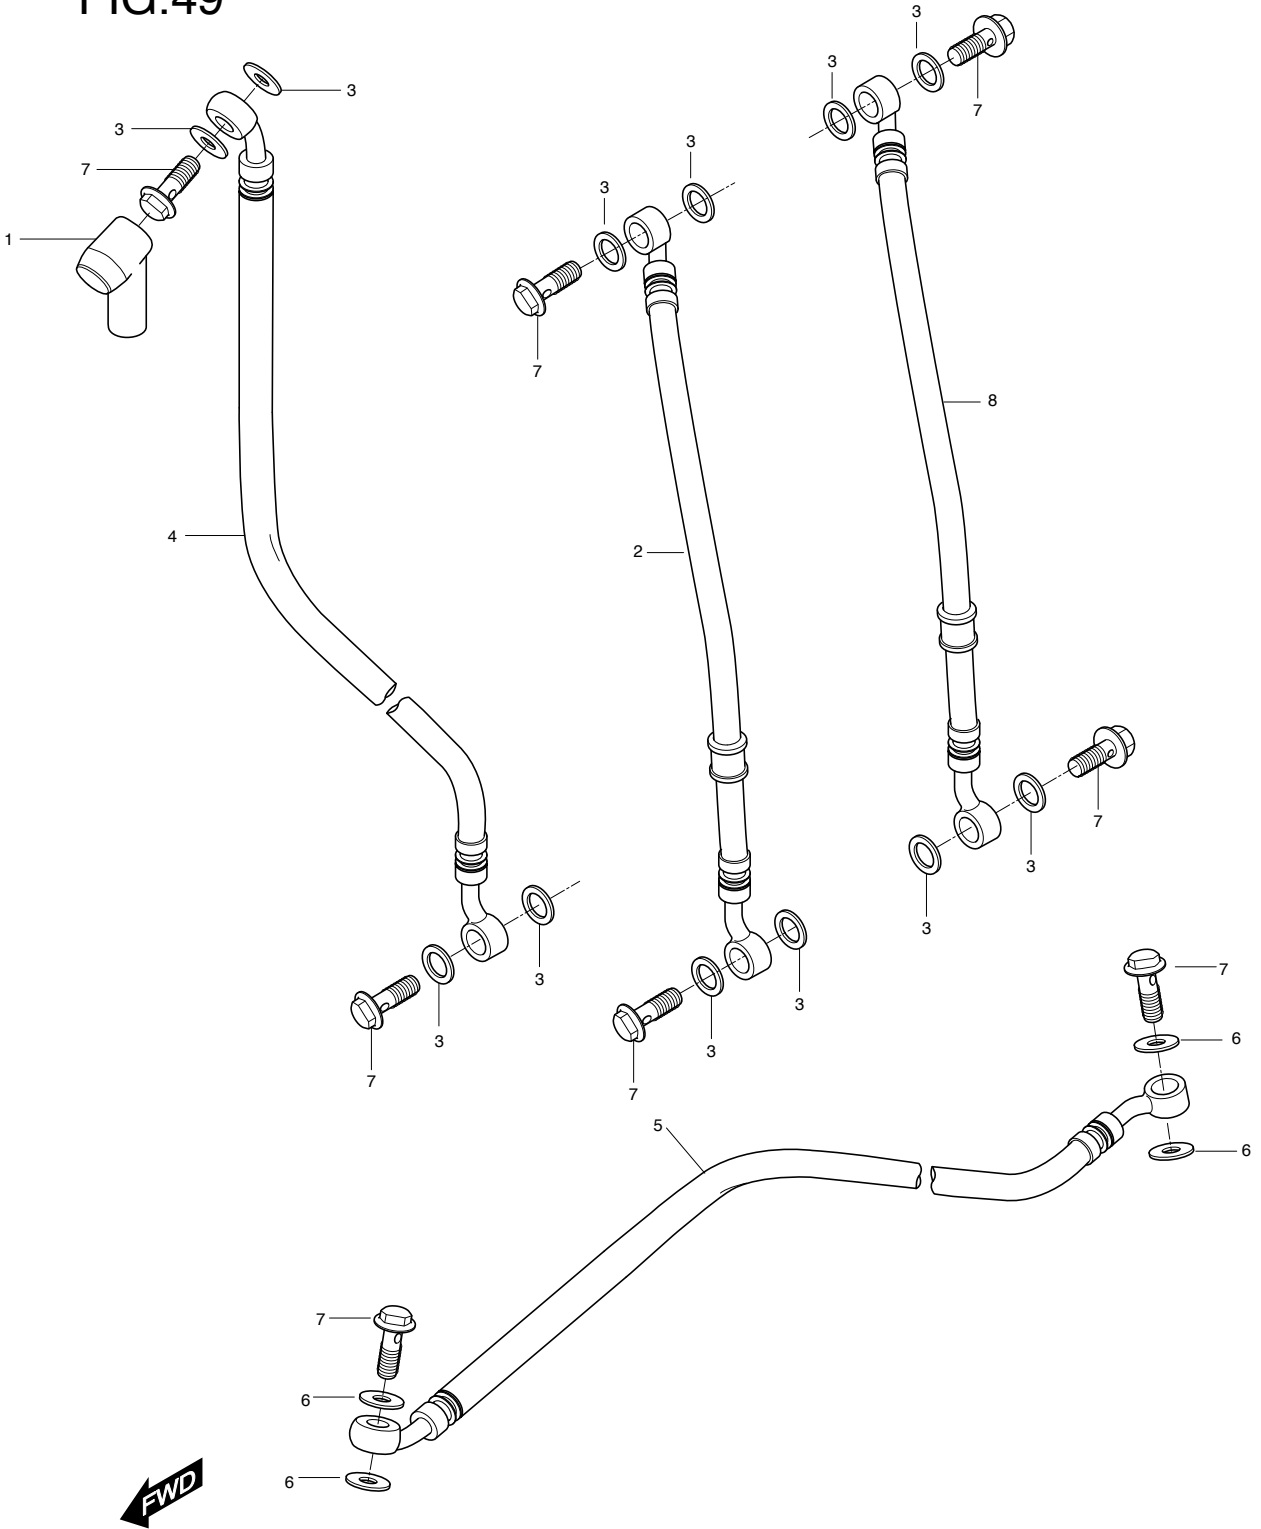

FIG.49

FIG 49. FRONT BRAKE HOSE

REF. NO.	GT650S,R TYPE								PART NAME	Q`TY	REMARKS	REC.Q`TY (PCS)
	DOMESTIC	PAT01	PEU01	PEU03	PART NUMBER PF/PG/PS01	PS03	PUS01	ST01				
1	59711H49002	59711H49002	59711H49002	59711H49002	59711H49002		59711H49002		BOOT, brake hose	1		5
2		59460HN9100	59460HN9100	59460HN9100	59460HN9100		59460HN9100		HOSE COMP, FT brake R	1		
3	09161-10005	09161-10005	09161-10005	09161-10005	09161-10005		09161-10005		WASHER, brake hose	12		80
4	59450HP9202	59450HP9202	59450HP9202	59450HN9100	59450HP9202	59450HN9100	59450HP9202	59450HP9202	HOSE COMP, front brake upper	1		
5	69480HM8104	69480HM8104	69480HM8104	69480HM8104	69480HM8104	69480HM8104	69480HM8104	69480HM8104	HOSE COMP, rear brake	1		5
6	09161-10005	09161-10005	09161-10005	09161-10005	09161-10005	09161-10005	09161-10005	09161-10005	WASHER, rear brake fluid	4		80
7	09360-10039	09360-10039	09360-10039	09360-10039	09360-10039	09360-10039	09360-10039	09360-10039	BOLT, rear brake fluid	8		40
8	59470HN9100	59470HN9100	59470HN9100	59470HN9100	59470HN9100	59470HN9100	59470HN9100	59470HN9100	HOSE COMP, FT brake L	1		5