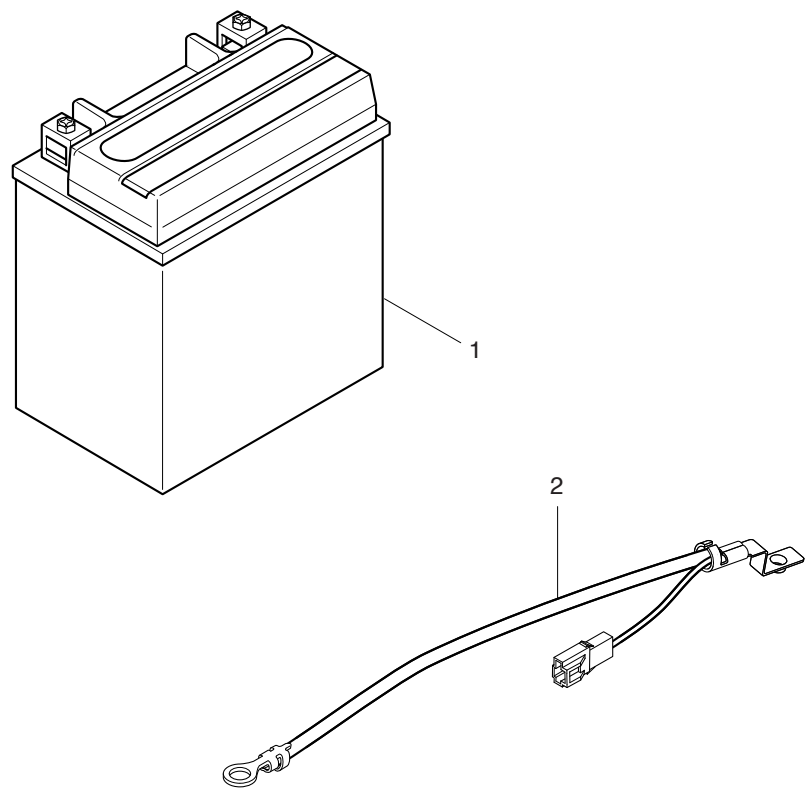

FIG 23

FIG 23. BATTERY

GT650S,R TYPE													
REF.					PART NUMBER					PART NAME	Q'TY	REMARKS	REC.Q'TY
NO.	DOMESTIC	PAT01	PEU01	PEU03	PF/PG/PS01	PS03	PUS01	ST01					(PCS)
1	33610HM8100	33610HM8100	33610HM8100	33610HM8100	33610HM8100	33610HM8100	33610HM8100	33610HM8100	33610HM8100	BATTERY ASS'Y(12V 12Ah, STX14-BS)	1		5
2	33860HN9100	33860HN9100	33860HN9100	33860HN9100	33860HN9100	33860HN9100	33860HN9100	33860HN9100	33860HN9100	LEAD WIRE, battery minus(-)	1		5