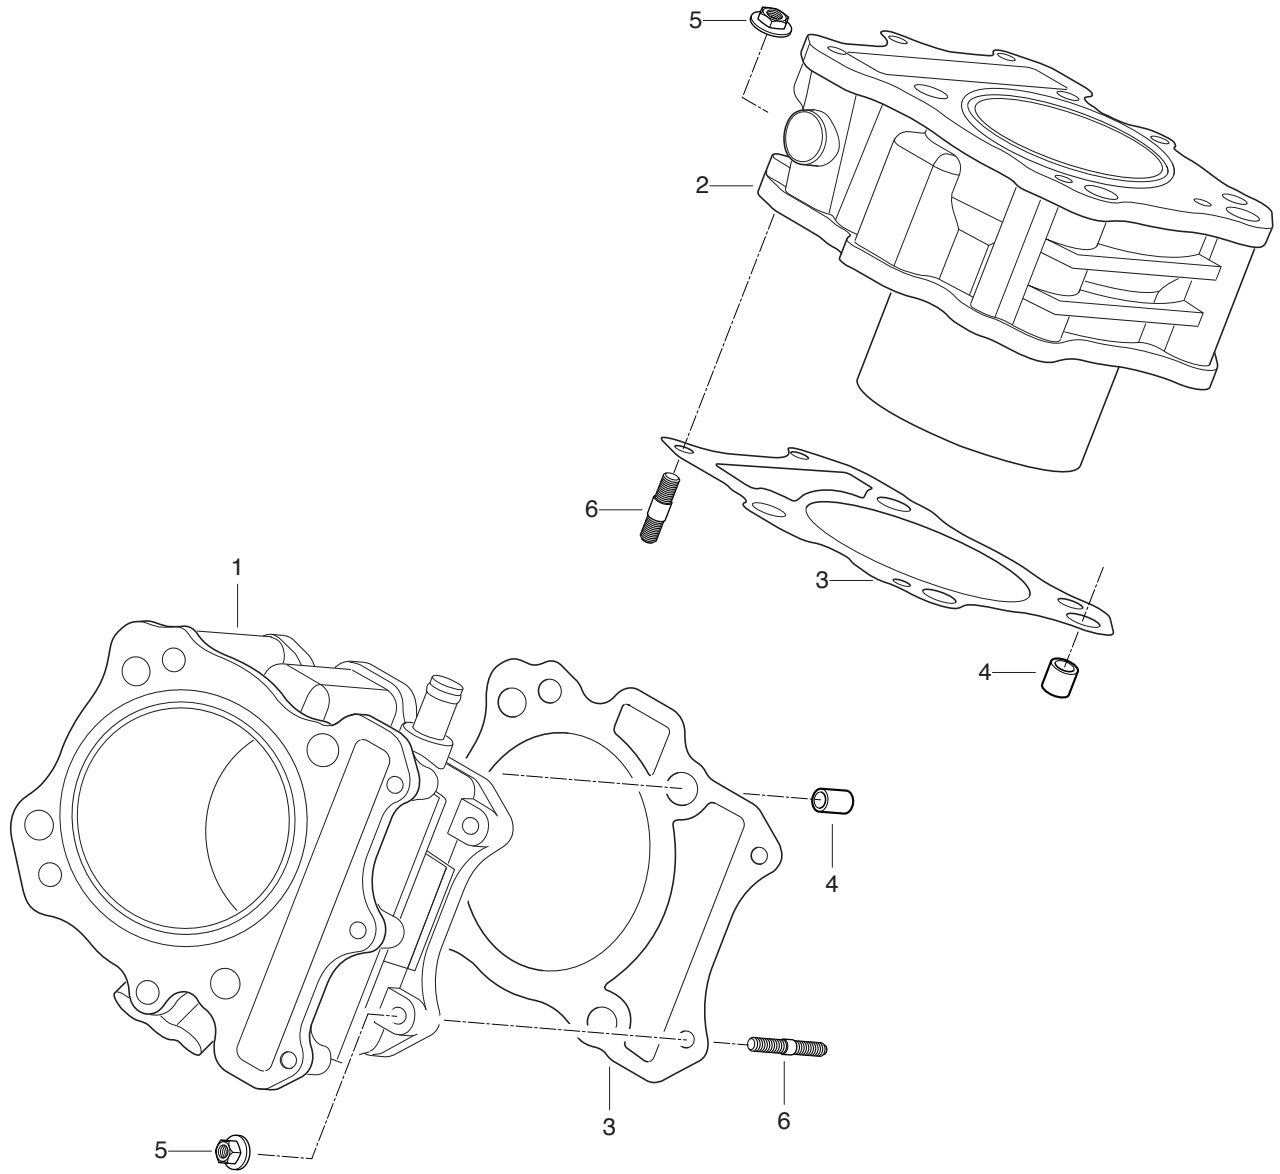

FIG 2

FIG 2. CYLINDER /FRONT, REAR

GT650S,R TYPE

REF. NO.	PART NUMBER								PART NAME	Q'TY	REMARKS	REC.Q'TY (PCS)
	DOMESTIC	PAT01	PEU01	PEU03	PF/PG/PS01	PS03	PUS01	ST01				
1	11210HN9100HPA	11210HN9100HPA	11210HN9100HPA	11210HN9100HPA	11210HN9100HPA	11210HN9100HPA	11210HN9100HPA	11210HN9100HPA	11210HN9100HPA	CYLINDER COMP, front	1	5
2	11220HN9100HPA	11220HN9100HPA	11220HN9120PCY	11220HN9120PCY	11220HN9120PCY	11220HN9120PCY	11220HN9120PCY	11220HN9100HPA	11220HN9100HPA	CYLINDER COMP, rear	1	5
11220HN9120PCY = without 01517-06128 bolt and 09168H06019 gasket.												
3	11241HN9101	11241HN9101	11241HN9101	11241HN9101	11241HN9101	11241HN9101	11241HN9101	11241HN9101	11241HN9101	GASKET, cylinder	2	10
4	04213-13189	04213-13189	04213-13189	04213-13189	04213-13189	04213-13189	04213-13189	04213-13189	04213-13189	PIN, cylinder head knock	4	60
5	08316-16068	08316-16068	08316-16068	08316-16068	08316-16068	08316-16068	08316-16068	08316-16068	08316-16068	NUT, cylinder (M6)	4	25
6	01421-06258	01421-06258	01421-06258	01421-06258	01421-06258	01421-06258	01421-06258	01421-06258	01421-06258	BOLT, cylinder stud (M6)	4	20