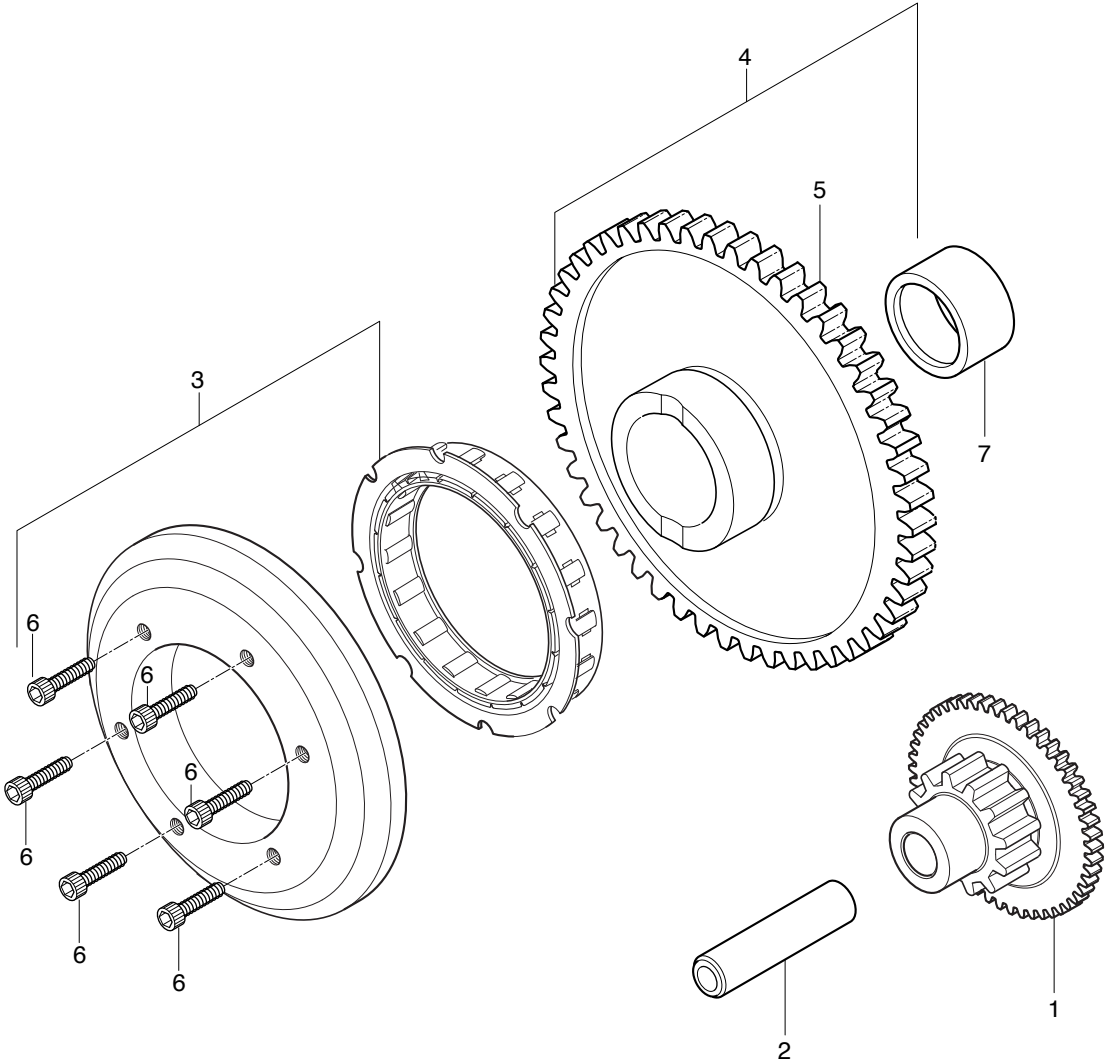

FIG.7

FIG 7. STARTER CLUTCH

REF. NO.	GT650S,R TYPE								PART NAME	Q'TY	REMARKS	REC.Q'TY (PCS)	
	DOMESTIC	PAT01	PEU01	PEU03	PART NUMBER		PS03	PUS01					ST01
					PF/PG/PS01								
1	12611HN9100	12611HN9100	12611HN9100	12611HN9100	12611HN9100	12611HN9100	12611HN9100	12611HN9100	12611HN9100	GEAR, starter idle	1		5
2	12612HN9100	12612HN9100	12612HN9100	12612HN9100	12612HN9100	12612HN9100	12612HN9100	12612HN9100	12612HN9100	PIN,starter idle gear	1	~KM4MP52C661100152	5
2~1	09206-13003	09206-13003	09206-13003	09206-13003	09206-13003	09206-13003	09206-13003	09206-13003	09206-13003	PIN,starter idle gear	1	KM4MP52C661100153~	5
3	12614HN9100	12614HN9100	12614HN9100	12614HN9100	12614HN9100	12614HN9100	12614HN9100	12614HN9100	12614HN9100	CLUTCH, starter one way	1		5
4	12620HN9101	12620HN9101	12620HN9101	12620HN9101	12620HN9101	12620HN9101	12620HN9101	12620HN9101	12620HN9101	GEAR COMP, starter clutch	1		5
5	12620HN9101	12620HN9101	12620HN9101	12620HN9101	12620HN9101	12620HN9101	12620HN9101	12620HN9101	12620HN9101	GEAR, starter clutch	1	NOT SALE	
6	07110-08168	07110-08168	07110-08168	07110-08168	07110-08168	07110-08168	07110-08168	07110-08168	07110-08168	BOLT, starter clutch	6		30
7	09304H27001	09304H27001	09304H27001	09304H27001	09304H27001	09304H27001	09304H27001	09304H27001	09304H27001	BUSH, starter clutch gear	1	NOT SALE