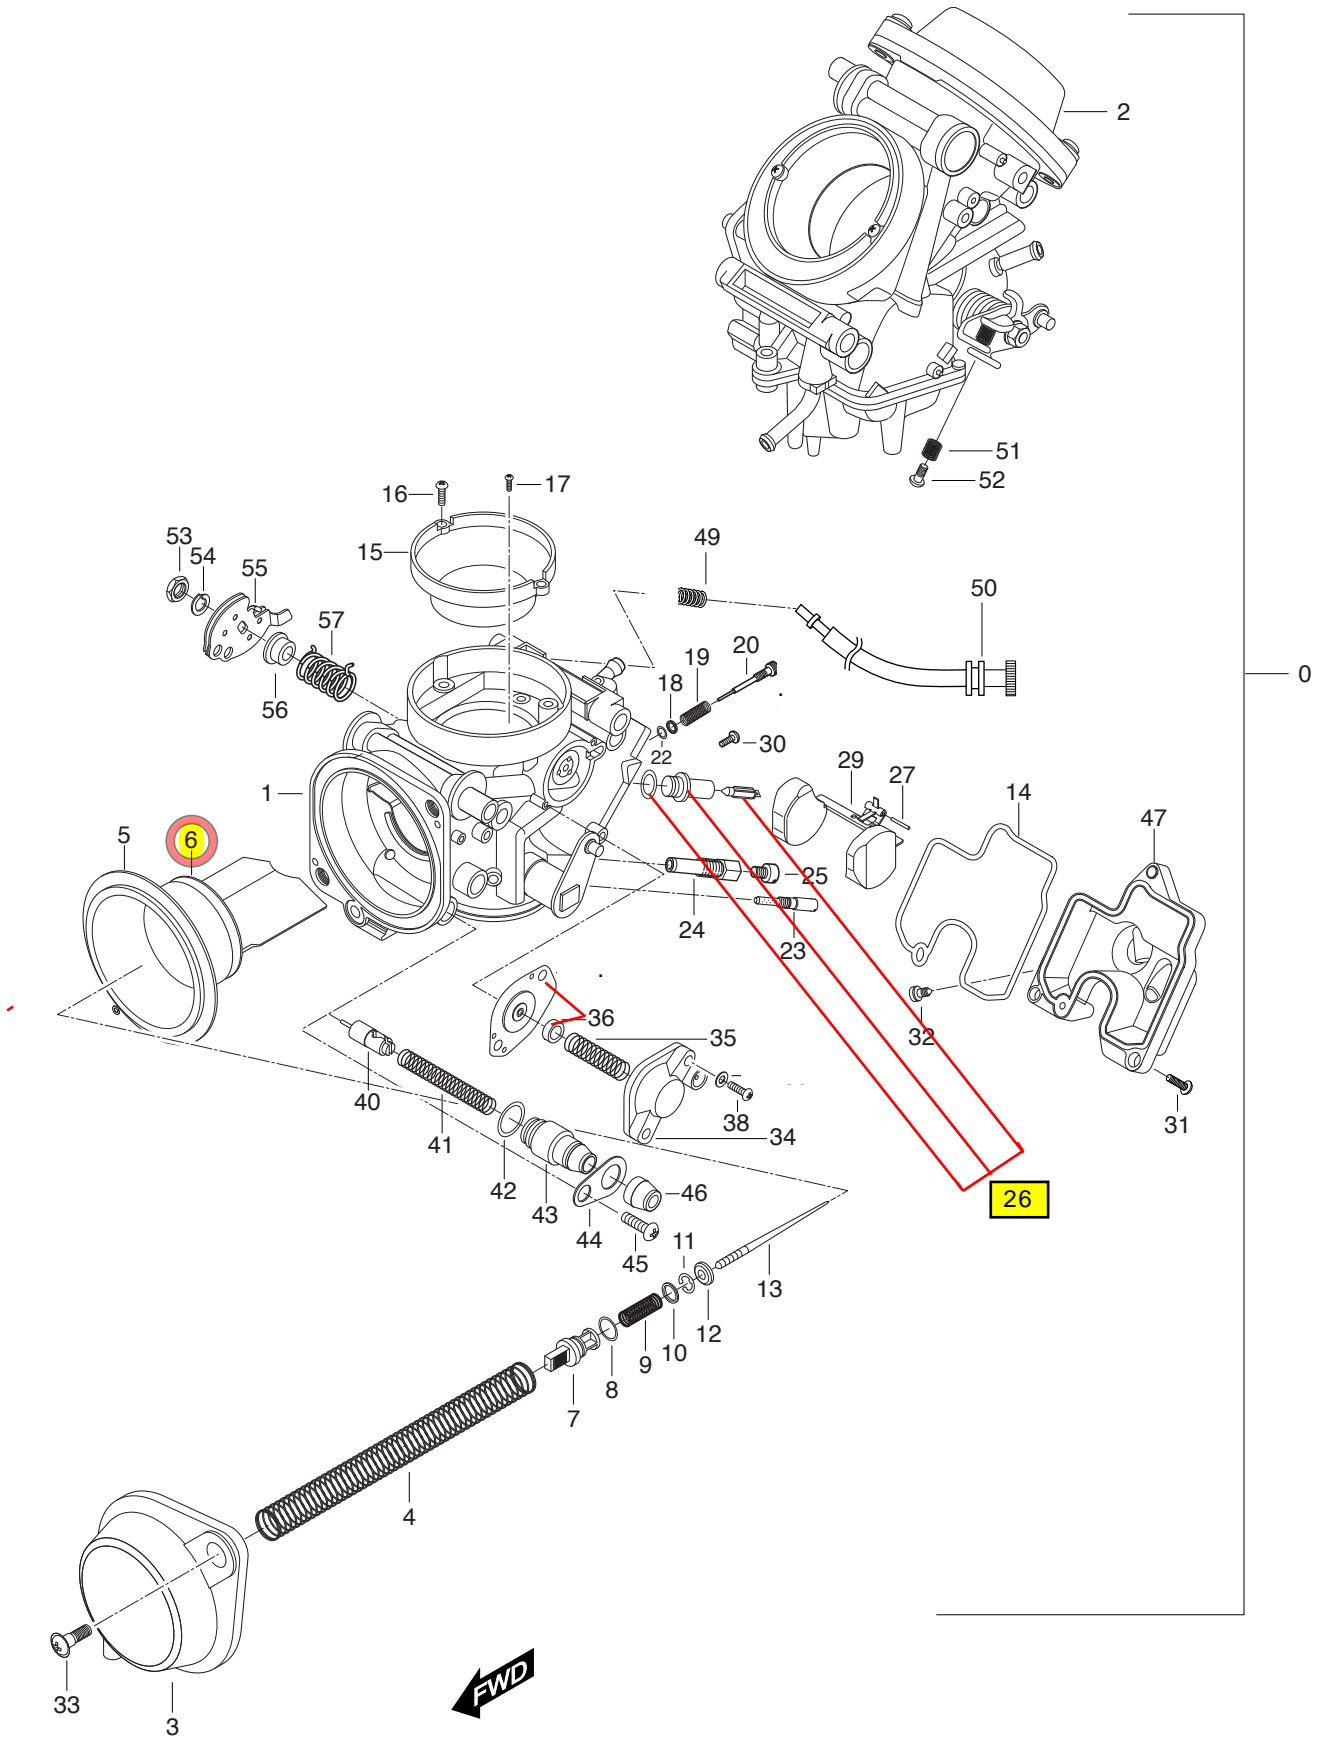

FIG 10

FIG 10. CARBURETOR ASSY

GT650S,R TYPE