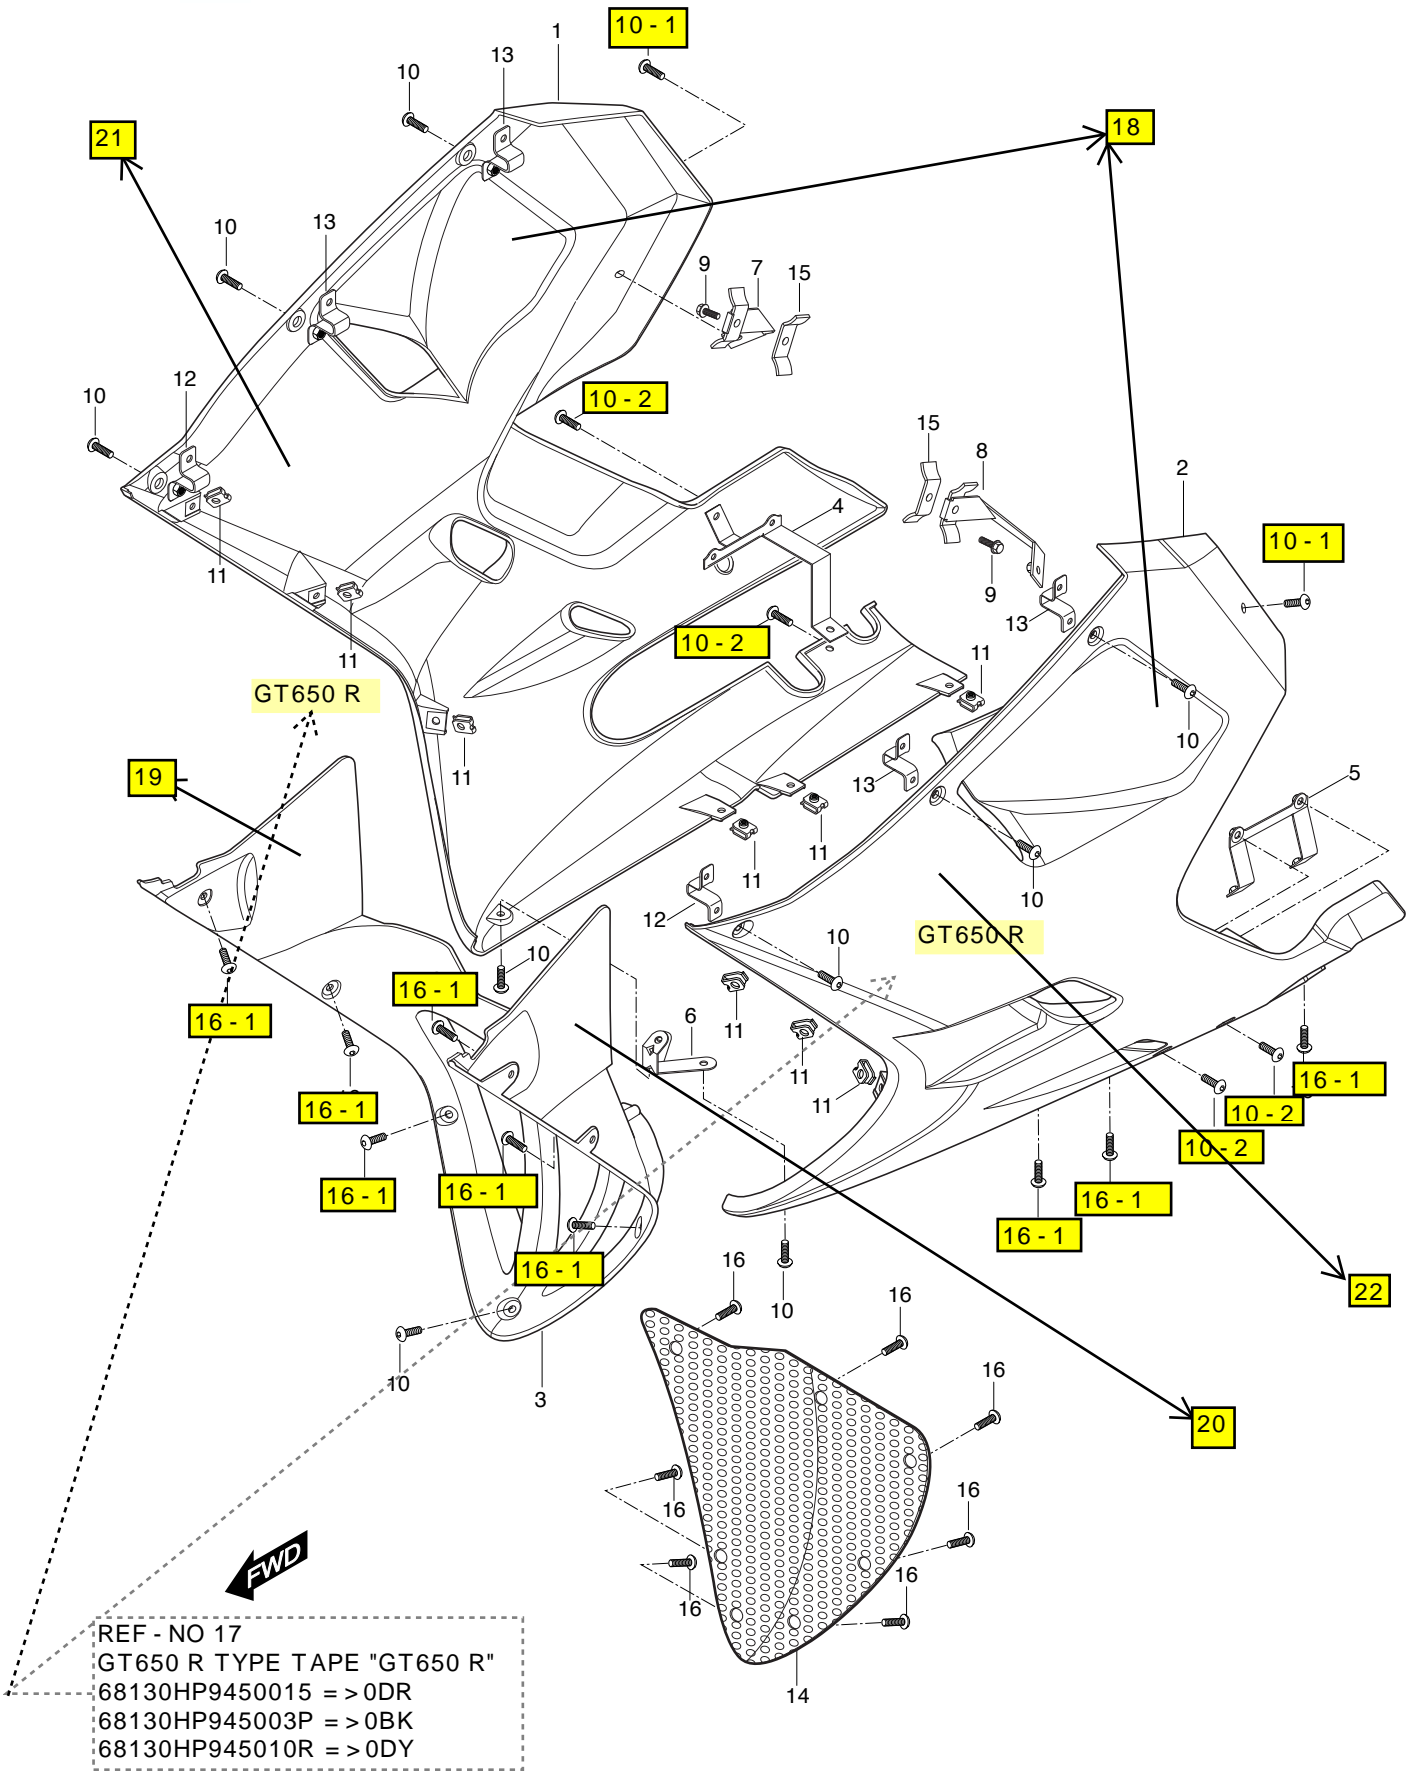

FIG 49

FIG 37. COW'G BODY(R TYPE ONLY)

GT650 R TYPE											
REF.	PART NUMBER				PART NAME	Q'TY	REMARKS	REC.Q'TY			
NO.	DOMESTIC	PAT01	PEU01	PEU03	PF/PG/PS01	PS03	PUS01	ST01		(PCS)	
0	94409HP9400	94409HP9450	94409HP9450	94409HP9450	94409HP9450	94409HP9450	94409HP9450	94409HP9450	UNDER COW'G SET(color:0BK,0DR,0DS,0MO:WITH EMBLUM)		
1	94432HP9400	94432HP9400	94432HP9400	94432HP9400	94432HP9400	94432HP9400	94432HP9400	94432HP9400	COW'G, under RH (color:CBK,CDR,CDY,CDS,CMO:WITHOU	1	5
2	94433HP9400	94433HP9400	94433HP9400	94433HP9400	94433HP9400	94433HP9400	94433HP9400	94433HP9400	COW'G, under LH (color:CBK,CDR,CDY,CDS,CMO:WITHOU	1	5
3	94431HP9400	94431HP9400	94431HP9400	94431HP9400	94431HP9400	94431HP9400	94431HP9400	94431HP9400	COW'G, under center (color:0BK,0DR,0DY,0DS,0MO)	1	5
4	94434HP9402	94434HP9402	94434HP9402	94434HP9402	94434HP9402	94434HP9402	94434HP9402	94434HP9402	PLATE, under COW'G RH	1	5
5	94435HP9401	94435HP9401	94435HP9401	94435HP9401	94435HP9401	94435HP9401	94435HP9401	94435HP9401	PLATE, under COW'G LH	1	5
6	94436HP9401	94436HP9401	94436HP9401	94436HP9401	94436HP9401	94436HP9401	94436HP9401	94436HP9401	PLATE, under center COW'G	1	5
7	94478HP9400	94478HP9400	94478HP9400	94478HP9400	94478HP9400	94478HP9400	94478HP9400	94478HP9400	PLATE COMP,under COW'G upper RH	1	5
8	94479HP9400	94479HP9400	94479HP9400	94479HP9400	94479HP9400	94479HP9400	94479HP9400	94479HP9400	PLATE COMP,under COW'G upper LH	1	5
9	01134-06306	01134-06306	01134-06306	01134-06306	01134-06306	01134-06306	01134-06306	01134-06306	BOLT, body under COW'G & frame	2	
10	09106H05150	09106H05150	09106H05150	09106H05150	09106H05150	09106H05150	09106H05150	09106H05150	BOLT, body under COW'G R/L	11	5
10-1	09136-06113	09136-06113	09136-06113	09136-06113	09136-06113	09136-06113	09136-06113	09136-06113	BOLT	2	5
10-2	09106H06150	09106H06150	09106H06150	09106H06150	09106H06150	09106H06150	09106H06150	09106H06150	BOLT	4	5
11	09148-05004	09148-05004	09148-05004	09148-05004	09148-05004	09148-05004	09148-05004	09148-05004	NUT, under COW'G	9	
12	94425HP9401	94425HP9401	94425HP9401	94425HP9401	94425HP9401	94425HP9401	94425HP9401	94425HP9401	PLATE, body COW'G side lower	2	3
13	94426HP9401	94426HP9401	94426HP9401	94426HP9401	94426HP9401	94426HP9401	94426HP9401	94426HP9401	PLATE, body COW'G side	4	3
14	94439HP9400120	94439HP9400120	94439HP9400120	94439HP9400120	94439HP9400120	94439HP9400120	94439HP9400120	94439HP9400120	GRILL, under center COW'G	1	
15	94417HP9201	94417HP9201	94417HP9201	94417HP9201	94417HP9201	94417HP9201	94417HP9201	94417HP9201	PLATE COMP, frame & body COW'G No.2	2	
16	03151-05125	03151-05125	03151-05125	03151-05125	03151-05125	03151-05125	03151-05125	03151-05125	SCREW, side COW'G & lower cowl	7	
16-1	03241-05125	03241-05125	03241-05125	03241-05125	03241-05125	03241-05125	03241-05125	03241-05125	SCREW	9	
17	68130HP9400015	68130HP9450015	68130HP9450015	68130HP9450015	68130HP9450015	68130HP9450015	68130HP9450015	68130HP9450015	TAPE, "GT650 R" RH(color:0DR)	2	3
	68130HP940003P	68130HP945003P	68130HP945003P	68130HP945003P	68130HP945003P	68130HP945003P	68130HP945003P	68130HP945003P	TAPE, "GT650 R" RH(color:0BK)	2	3
	68130HP940010R	68130HP945010R	68130HP945010R	68130HP945010R	68130HP945010R	68130HP945010R	68130HP945010R	68130HP945010R	TAPE, "GT650 R" RH(color:0DY,0MO)	2	3
18	94453HP9400	94453HP9400	94453HP9400	94453HP9400	94453HP9400	94453HP9400	94453HP9400	94453HP9400	CUSHION, Under Cow'g Side L	2	
19	94456HP9400	94456HP9400	94456HP9400	94456HP9400	94456HP9400	94456HP9400	94456HP9400	94456HP9400	CUSHION, Under Cent Cow'g R	1	
20	94457HP9400	94457HP9400	94457HP9400	94457HP9400	94457HP9400	94457HP9400	94457HP9400	94457HP9400	CUSHION, Under Cent Cow'g L	1	
21	94458HP9400	94458HP9400	94458HP9400	94458HP9400	94458HP9400	94458HP9400	94458HP9400	94458HP9400	CUSHION, Under Cowling R	1	
22	94459HP9400	94459HP9400	94459HP9400	94459HP9400	94459HP9400	94459HP9400	94459HP9400	94459HP9400	CUSHION, Under Cowling L	1	