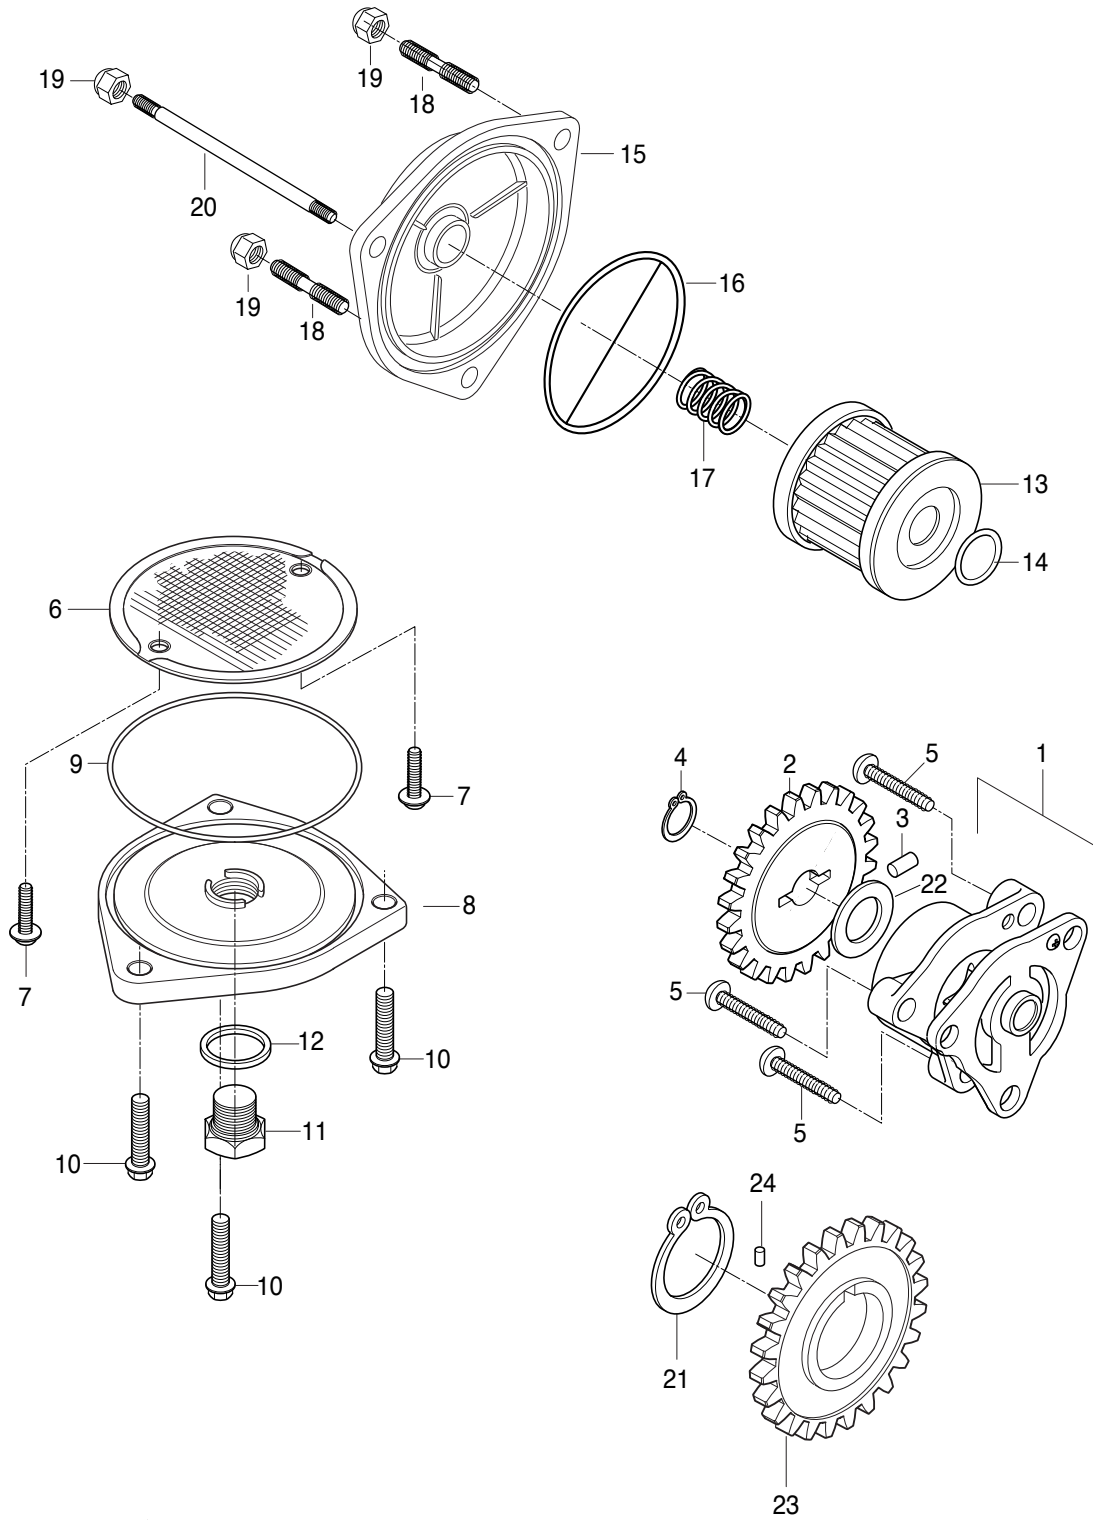

FIG 14

FIG 14. OIL PUMP

GT650S,R TYPE										Q'TY	REMARKS	REC.Q'TY (PCS)
REF. NO.	DOMESTIC	PAT01	PEU01	PEU03	PART NUMBER PF/PG/PS01		PS03	PUS01	ST01			
1	16400HN9101	16400HN9101	16400HN9101	16400HN9101	16400HN9101	16400HN9101	16400HN9101	16400HN9101	16400HN9101	PUMP ASS'Y, oil	1	5
2	16331HN9101	16331HN9101	16331HN9101	16331HN9101	16331HN9101	16331HN9101	16331HN9101	16331HN9101	16331HN9101	GEAR, oil pump driven	1	5
3	09261H06001	09261H06001	09261H06001	09261H06001	09261H06001	09261H06001	09261H06001	09261H06001	09261H06001	PIN, oil pump driven gear	1	5
4	08331-31389	08331-31389	08331-31389	08331-31389	08331-31389	08331-31389	08331-31389	08331-31389	08331-31389	CIRCLIP, oil pump driven gear	1	5
5	02112-06258	02112-06258	02112-06258	02112-06258	02112-06258	02112-06258	02112-06258	02112-06258	02112-06258	SCREW, oil pump	3	15
6	16520HN9100	16520HN9100	16520HN9100	16520HN9100	16520HN9100	16520HN9100	16520HN9100	16520HN9100	16520HN9100	STRAINER COMP, engine oil	1	5
7	02112-95126	02112-95126	02112-95126	02112-95126	02112-95126	02112-95126	02112-95126	02112-95126	02112-95126	SCREW, engine oil strainer	2	
8	16523HN9100	16523HN9100	16523HN9100	16523HN9100	16523HN9100	16523HN9100	16523HN9100	16523HN9100	16523HN9100	CAP, oil strainer	1	5
9	09280H82001	09280H82001	09280H82001	09280H82001	09280H82001	09280H82001	09280H82001	09280H82001	09280H82001	O-RING, oil strainer cap	1	5
10	01547-06208	01547-06208	01547-06208	01547-06208	01547-06208	01547-06208	01547-06208	01547-06208	01547-06208	BOLT, oil strainer cap	3	35
11	09247-14002	09247-14002	09247-14002	09247-14002	09247-14002	09247-14002	09247-14002	09247-14002	09247-14002	PLUG, oil drain	1	5
12	09168H14003	09168H14003	09168H14003	09168H14003	09168H14003	09168H14003	09168H14003	09168H14003	09168H14003	GASKET, drain plug	1	10
13	16510HN9101	16510HN9101	16510HN9101	16510HN9101	16510HN9101	16510HN9101	16510HN9101	16510HN9101	16510HN9101	FILTER COMP, engine oil	1	5
14	09280H16001	09280H16001	09280H16001	09280H16001	09280H16001	09280H16001	09280H16001	09280H16001	09280H16001	O-RING, oil filter	1	5
15	16512HN91010S1	16512HN91010S1	16512HN91010S1	16512HN91010S1	16512HN91010S1	16512HN91010S1	16512HN91010S1	16512HN91010S1	16512HN91010S1	CAP, oil filter	1	5
16	09280H69001	09280H69001	09280H69001	09280H69001	09280H69001	09280H69001	09280H69001	09280H69001	09280H69001	O-RING, oil filter cap	1	5
17	09440H18001	09440H18001	09440H18001	09440H18001	09440H18001	09440H18001	09440H18001	09440H18001	09440H18001	SPRING, oil filter cap	1	5
18	01421-06128	01421-06128	01421-06128	01421-06128	01421-06128	01421-06128	01421-06128	01421-06128	01421-06128	BOLT, oil filter cap stud	2	10
19	08313-11068	08313-11068	08313-11068	08313-11068	08313-11068	08313-11068	08313-11068	08313-11068	08313-11068	NUT, oil filter cap	3	15
20	01421-06758	01421-06758	01421-06758	01421-06758	01421-06758	01421-06758	01421-06758	01421-06758	01421-06758	BOLT, oil filter cap stud	1	5
21	08331-31109	08331-31109	08331-31109	08331-31109	08331-31109	08331-31109	08331-31109	08331-31109	08331-31109	CIRCLIP, oil pump drive gear	1	10
22	08221-10185	08221-10185	08221-10185	08221-10185	08221-10185	08221-10185	08221-10185	08221-10185	08221-10185	SHIM, oil pump driven gear	1	10
23	16321HN9103	16321HN9103	16321HN9103	16321HN9103	16321HN9103	16321HN9103	16321HN9103	16321HN9103	16321HN9103	GEAR, oil pump drive	1	5
24	09261H06001	09261H06001	09261H06001	09261H06001	09261H06001	09261H06001	09261H06001	09261H06001	09261H06001	PIN, oil pump drive gear	1	5