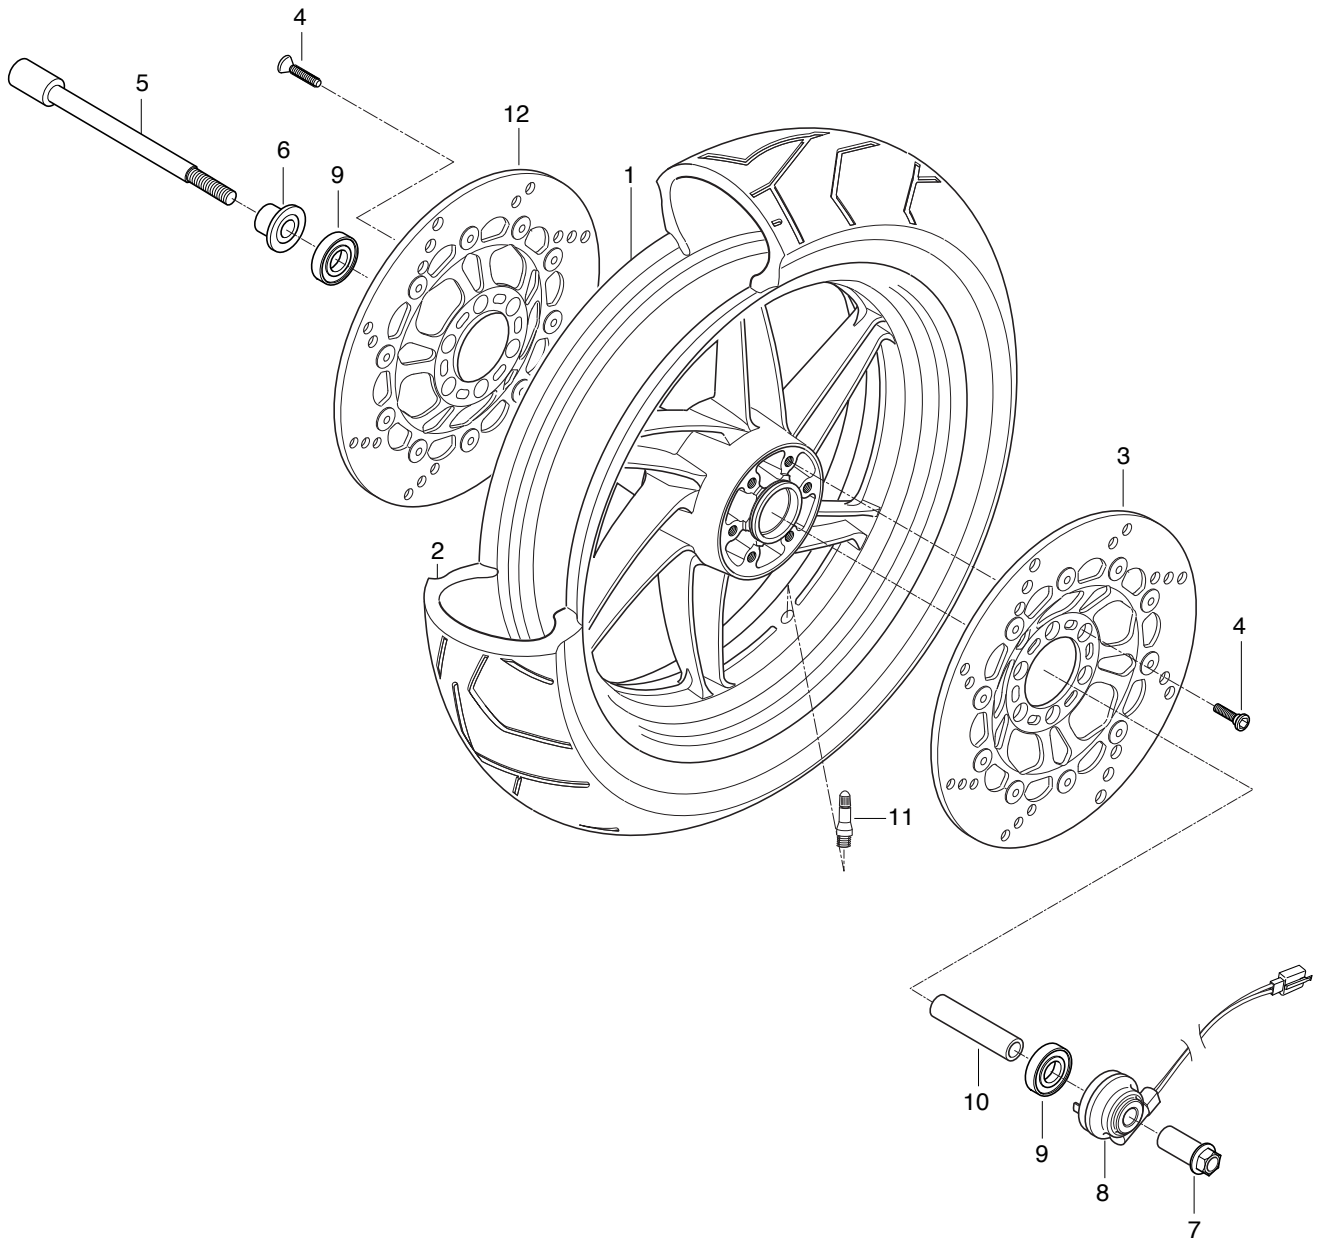

FIG 42. FRONT FENDER

GT650S,R TYPE

REF. NO.	DOMESTIC	PAT01	PEU01	PEU03	PART NUMBER				PART NAME	Q'TY	REMARKS	REC.Q'TY (PCS)
					PF/PG/PS01	PS03	PUS01	ST01				
1	53111HM8100	53111HM8100	53111HM8100	53111HM8100	53111HM8100	53111HM8100	53110HN9180(0BK..53111HM8100		FENDER, front(color:SBK,0DR,0DS,0DY,0MO)	1		5
2	59430HN9100	59430HN9100	59430HN9100	59430HN9100	59430HN9100	59430HN9100	59430HN9100	59430HN9100	CLAMP COMP, front brake hose R	1		5
3	59440HN9100	59440HN9100	59440HN9100	59440HN9100	59440HN9100	59440HN9100	59440HN9100	59440HN9100	CLAMP COMP, front brake hose L	1		5
4	01517-08126	01517-08126	01517-08126	01517-08126	01517-08126	01517-08126	01517-08126	01517-08126	BOLT, front brake hose clamp R/L	2		10
5	09404-08403	09404-08403	09404-08403	09404-08403	09404-08403	09404-08403	09404-08403	09404-08403	CLAMP, speed sensor	1		

FIG 43