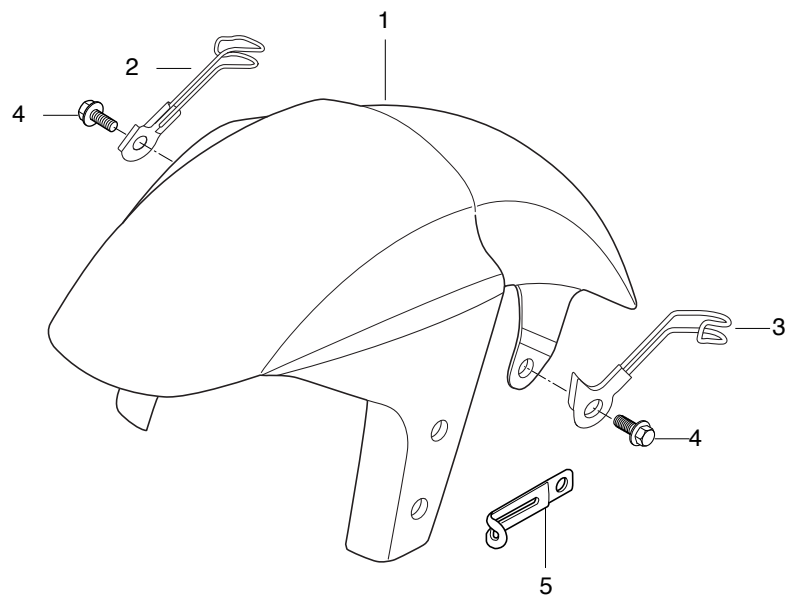

FIG 42

FIG 42. FRONT FENDER

GT650S,R TYPE

REF. NO.	DOMESTIC	PAT01	PEU01	PEU03	PART NUMBER				PART NAME	Q'TY	REMARKS	REC.Q'TY (PCS)
					PF/PG/PS01	PS03	PUS01	ST01				
1	53111HM8100	53111HM8100	53111HM8100	53111HM8100	53111HM8100	53111HM8100	53110HN9180(0BK..53111HM8100		FENDER, front(color:SBK,0DR,0DS,0DY,0MO)	1		5
2	59430HN9100	59430HN9100	59430HN9100	59430HN9100	59430HN9100	59430HN9100	59430HN9100	59430HN9100	CLAMP COMP, front brake hose R	1		5
3	59440HN9100	59440HN9100	59440HN9100	59440HN9100	59440HN9100	59440HN9100	59440HN9100	59440HN9100	CLAMP COMP, front brake hose L	1		5
4	01517-08126	01517-08126	01517-08126	01517-08126	01517-08126	01517-08126	01517-08126	01517-08126	BOLT, front brake hose clamp R/L	2		10
5	09404-08403	09404-08403	09404-08403	09404-08403	09404-08403	09404-08403	09404-08403	09404-08403	CLAMP, speed sensor	1