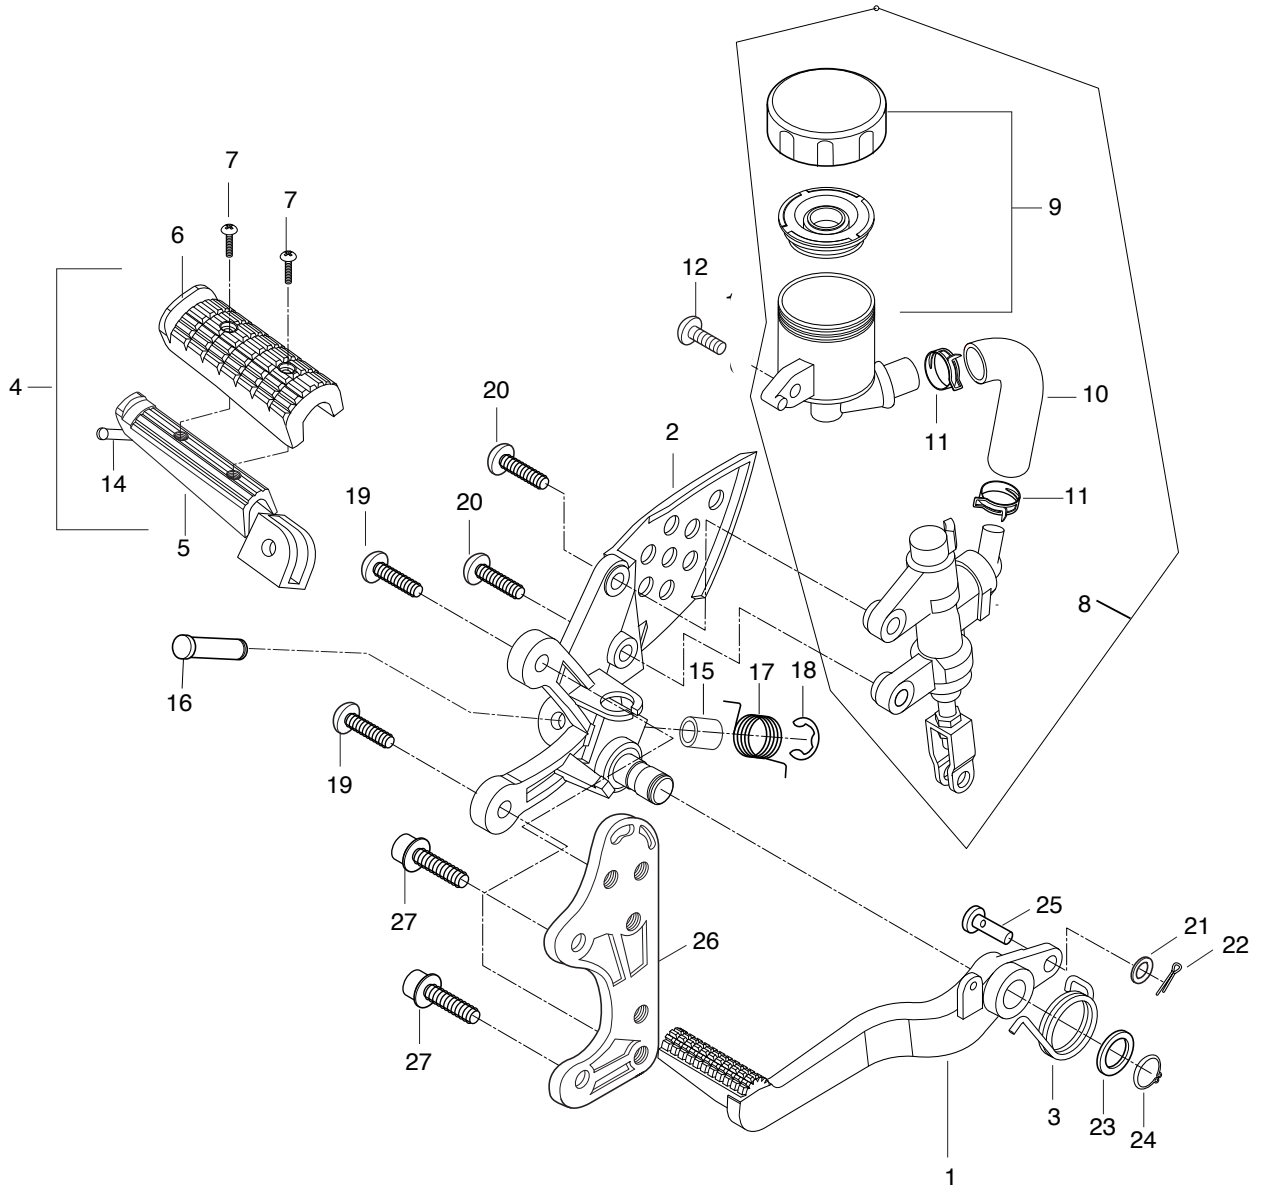

FIG 32

FIG 32. REAR BRAKE