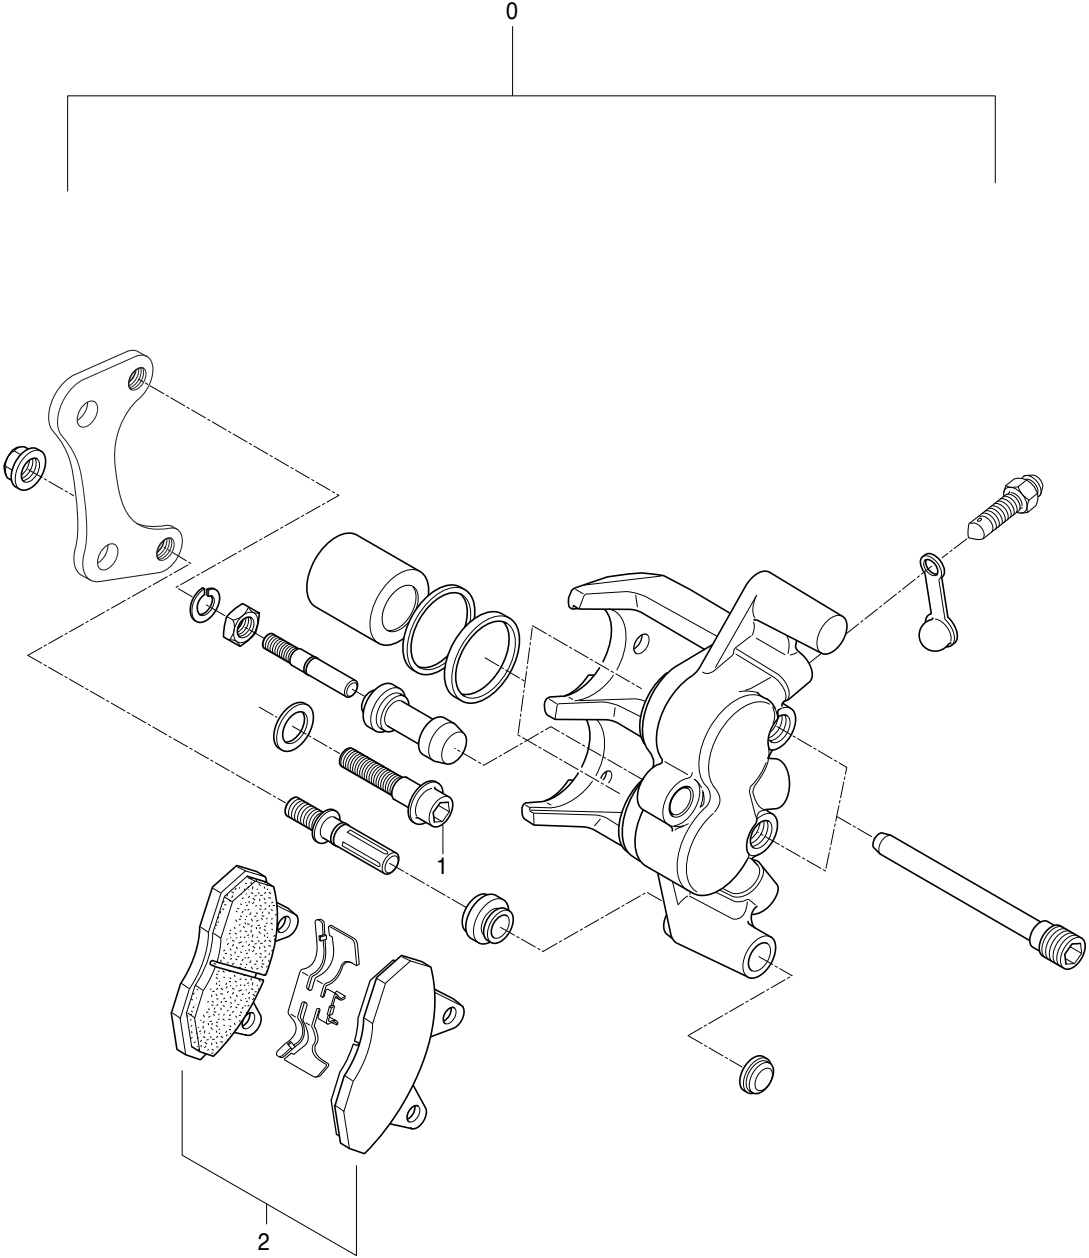

FIG 54

FIG 54. REAR CALIPER

REF. NO.	GT650S,R TYPE									PART NAME	Q'TY	REMARKS	REC.Q'TY (PCS)
	DOMESTIC	PAT01	PEU01	PEU03	PART NUMBER		PS03	PUS01	ST01				
					PF/PG/PS01								
0	69300HP9500	69300HP9500	69300HP9500	69300HP9500	69300HP9500	69300HP9500	69300HP9500	69300HP9500	69300HP9500	CALIPER ASS'Y, rear brake	1	~ KM4MP51C961101457	5
0-1	69300HN9102	69300HN9102	69300HN9102	69300HN9102	69300HN9102	69300HN9102	69300HN9102	69300HN9102	69300HN9102	CALIPER ASS'Y, rear brake	1	KM4MP51C961101458~	
1	09103H08254	69300HN9101	69300HN9101	69300HN9101	69300HN9101	69300HN9101	69300HN9101	69300HN9101	69300HN9101	BOLT, caliper	1		
2	59300HG5800	59300HG5800	59300HG5800	59300HG5800	59300HG5800	59300HG5800	59300HG5800	59300HG5800	59300HG5800	PAD SET	2	~ KM4MP51C25110116	
2-1	59301HP9500	59301HP9500	59301HP9500	59301HP9500	59301HP9500	59301HP9500	59301HP9500	59301HP9500	59301HP9500	PAD SET(8.4t)	1	KM4MP51C25110117~	5